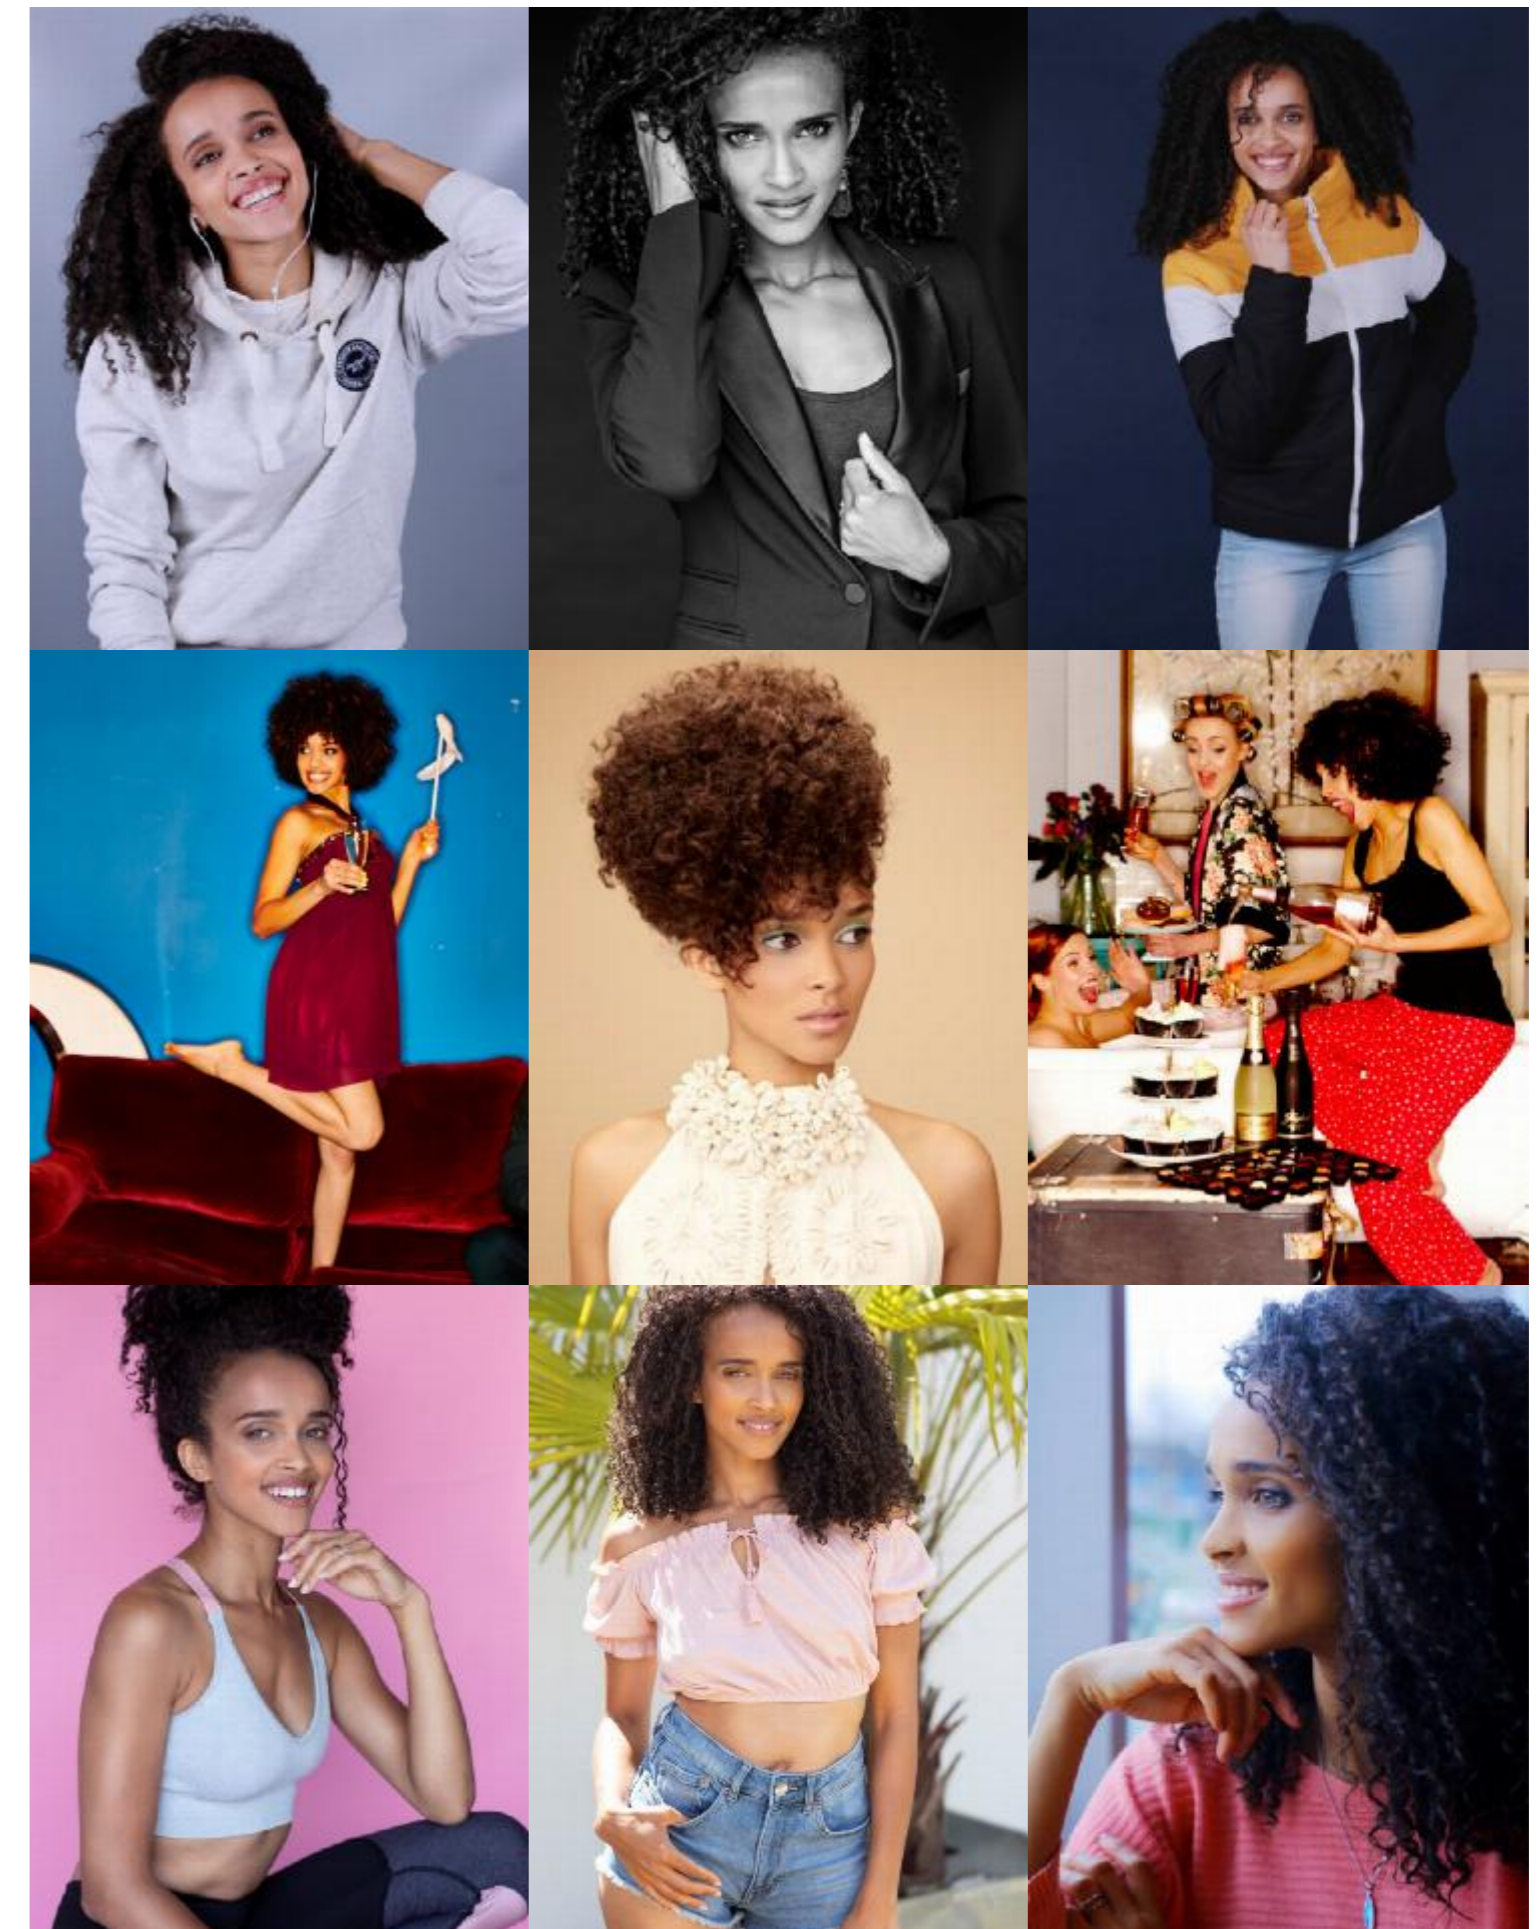

sandrareynolds

josie soden

www.sandrareynolds.co.uk

sandrareynolds

height: 5'4" bust: 32b waist: 25" hips: 36"
dress: 6 shoe: 6 hair: dark brown/black eyes: hazel

020 7387 5858 | info@sandrareynolds.co.uk