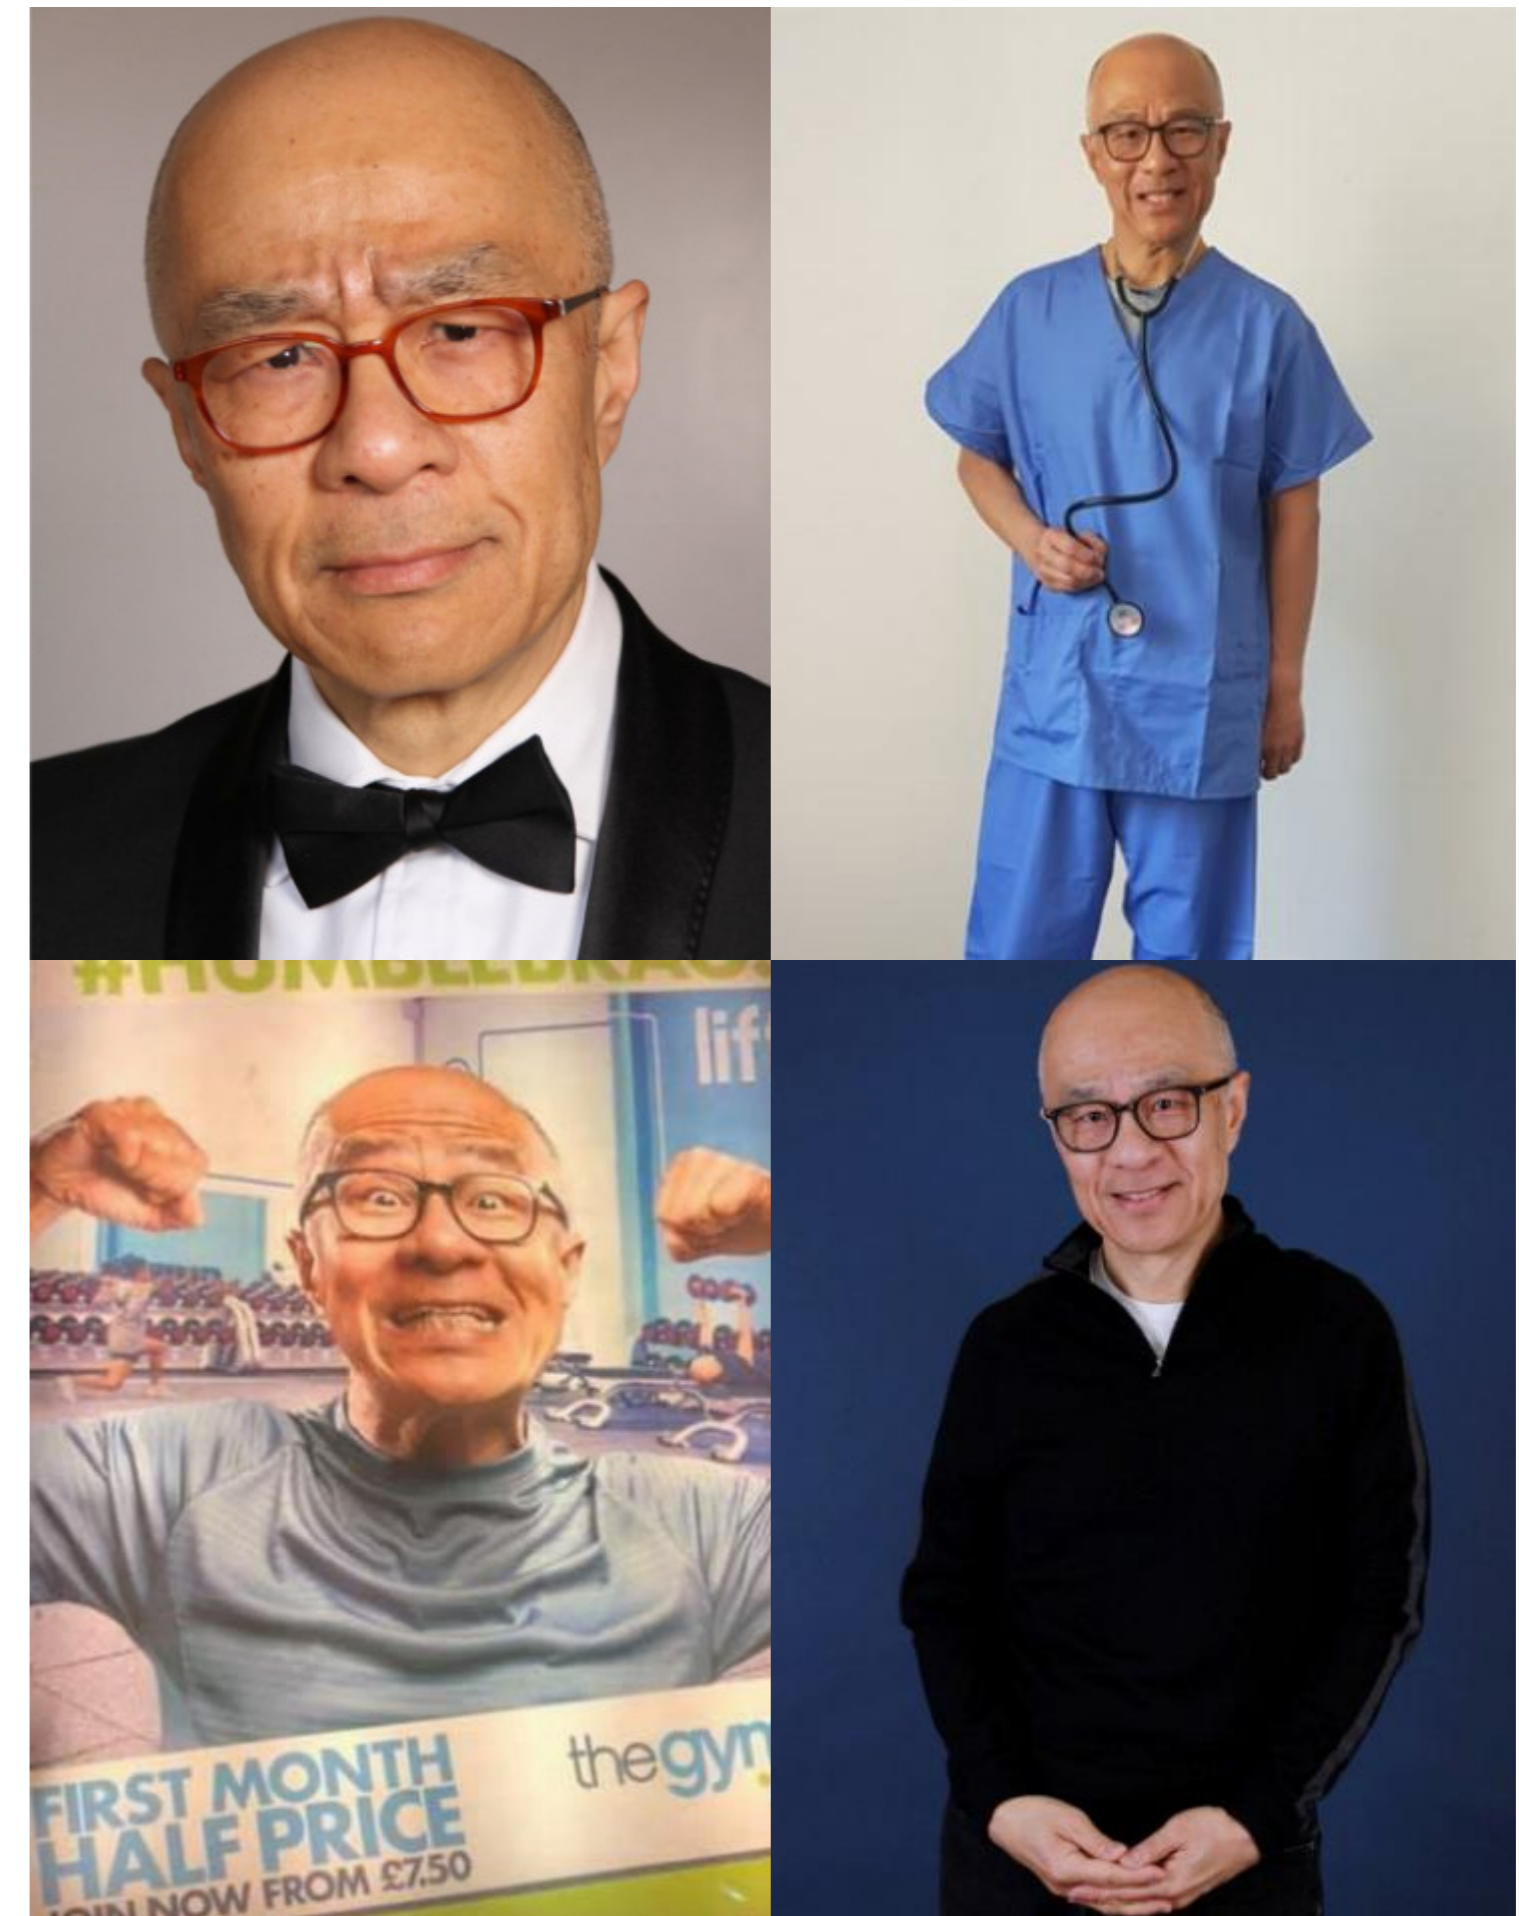

sandrareynolds

charlie wong

www.sandrareynolds.co.uk

sandrareynolds

height: 5'6" chest: 36" waist: 32" inseam: 29"
collar: 15" shoe: 7 hair: bald/shaved eyes: brown

020 7387 5858 | info@sandrareynolds.co.uk