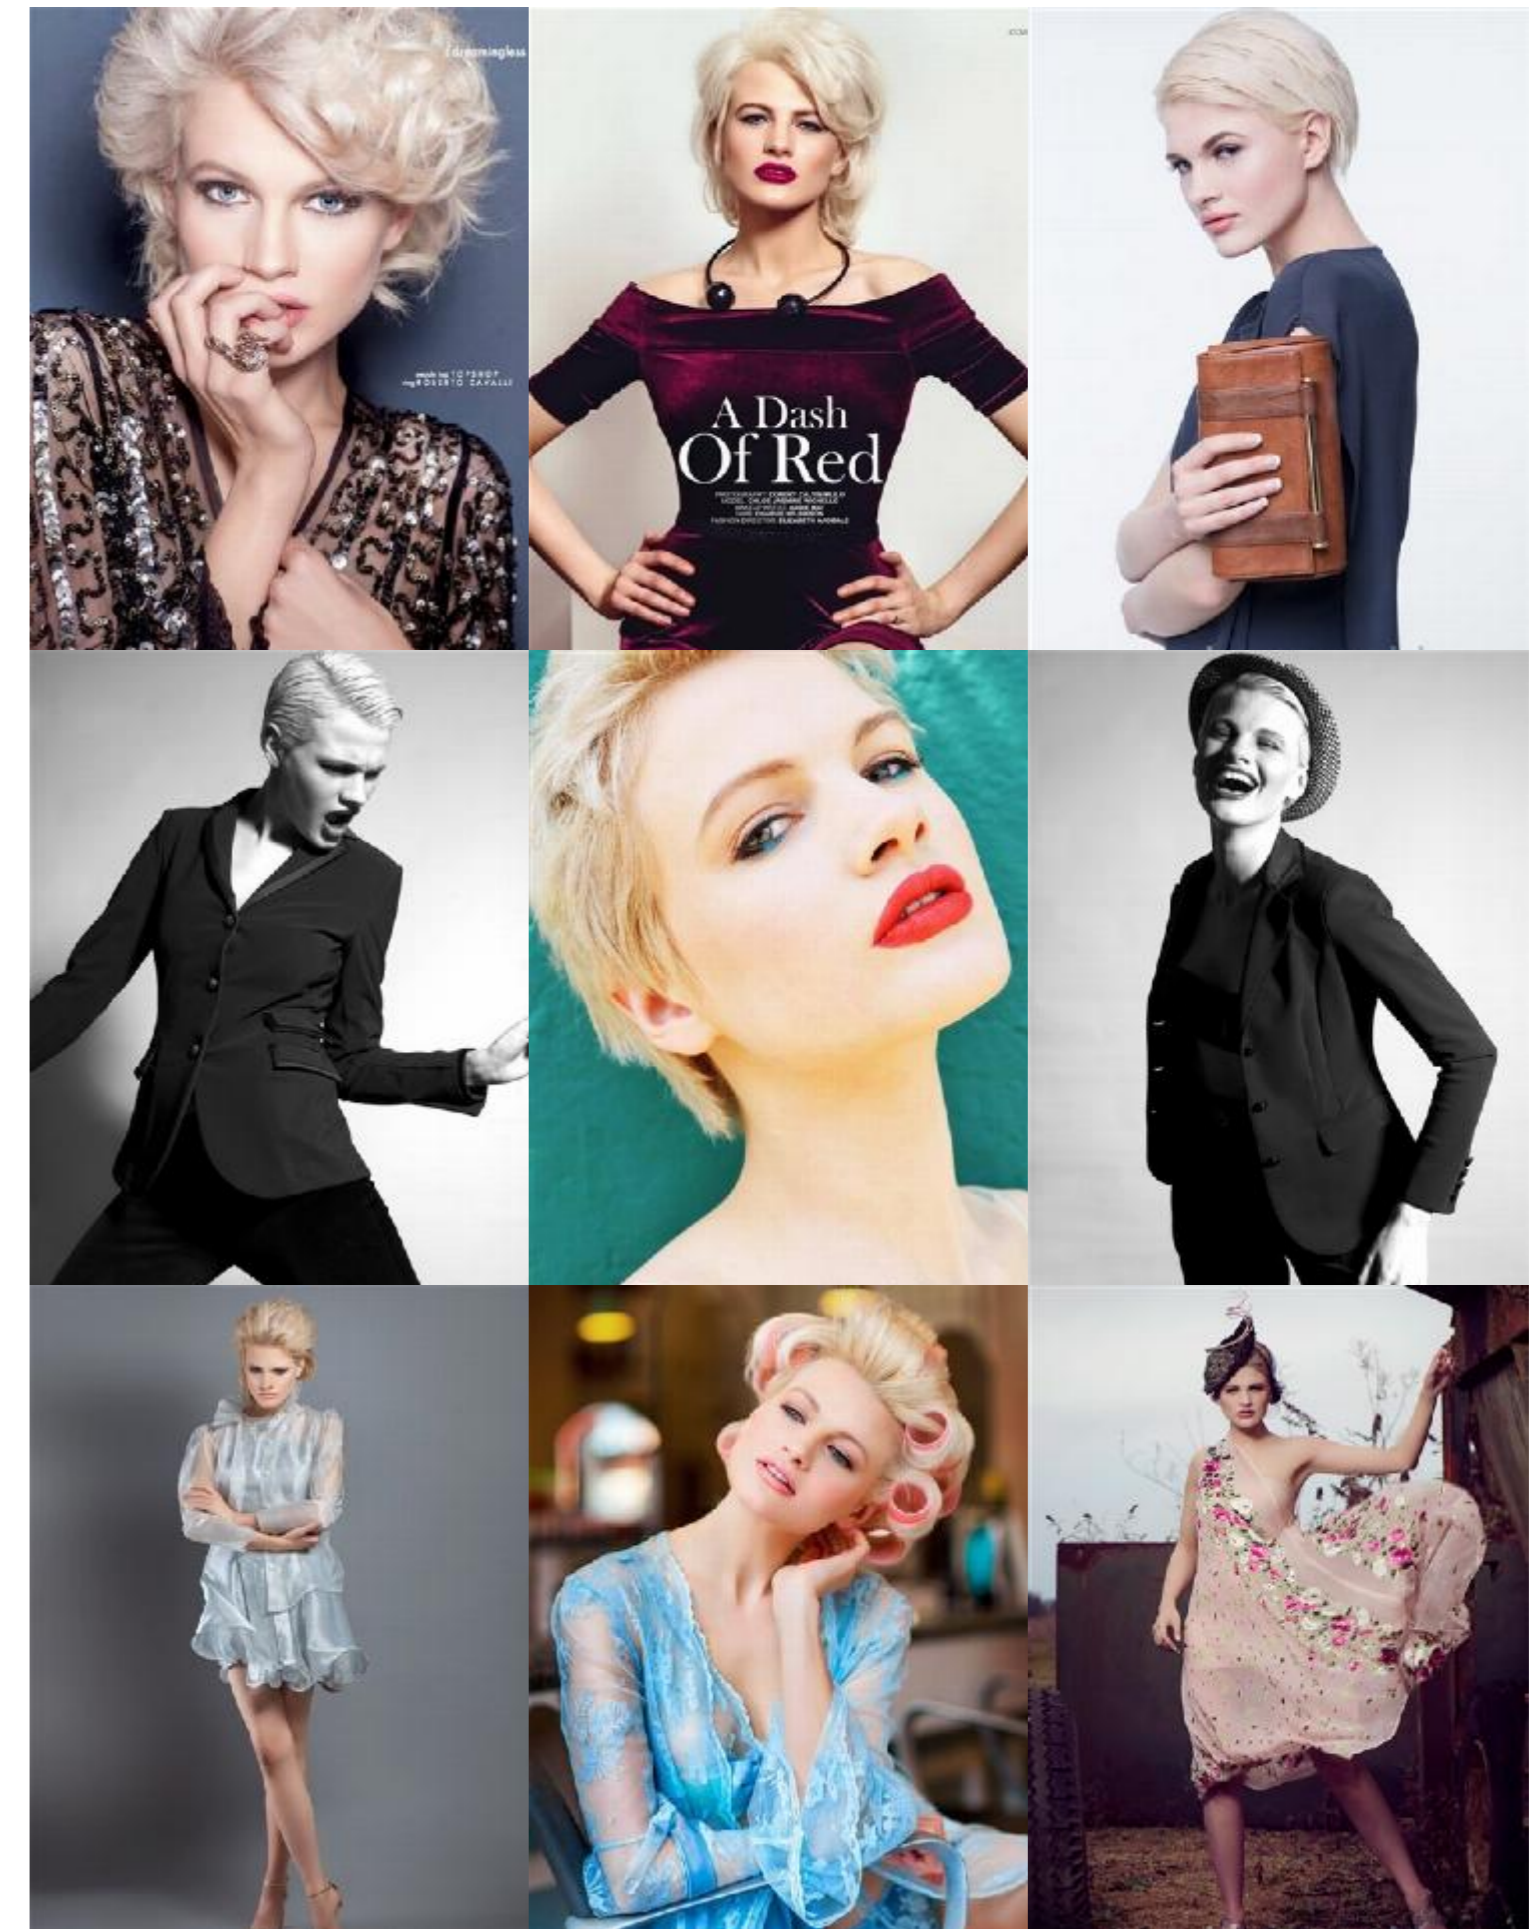

sandrareynolds

chloe jasmine

[www.sandrareynolds.co.uk](http://www.sandrareynolds.co.uk)

sandrareynolds

height: 5'9" bust: 32b waist: 26" hips: 33"  
dress: 8 shoe: 7 hair: blonde eyes: blue

020 7387 5858 | [info@sandrareynolds.co.uk](mailto:info@sandrareynolds.co.uk)