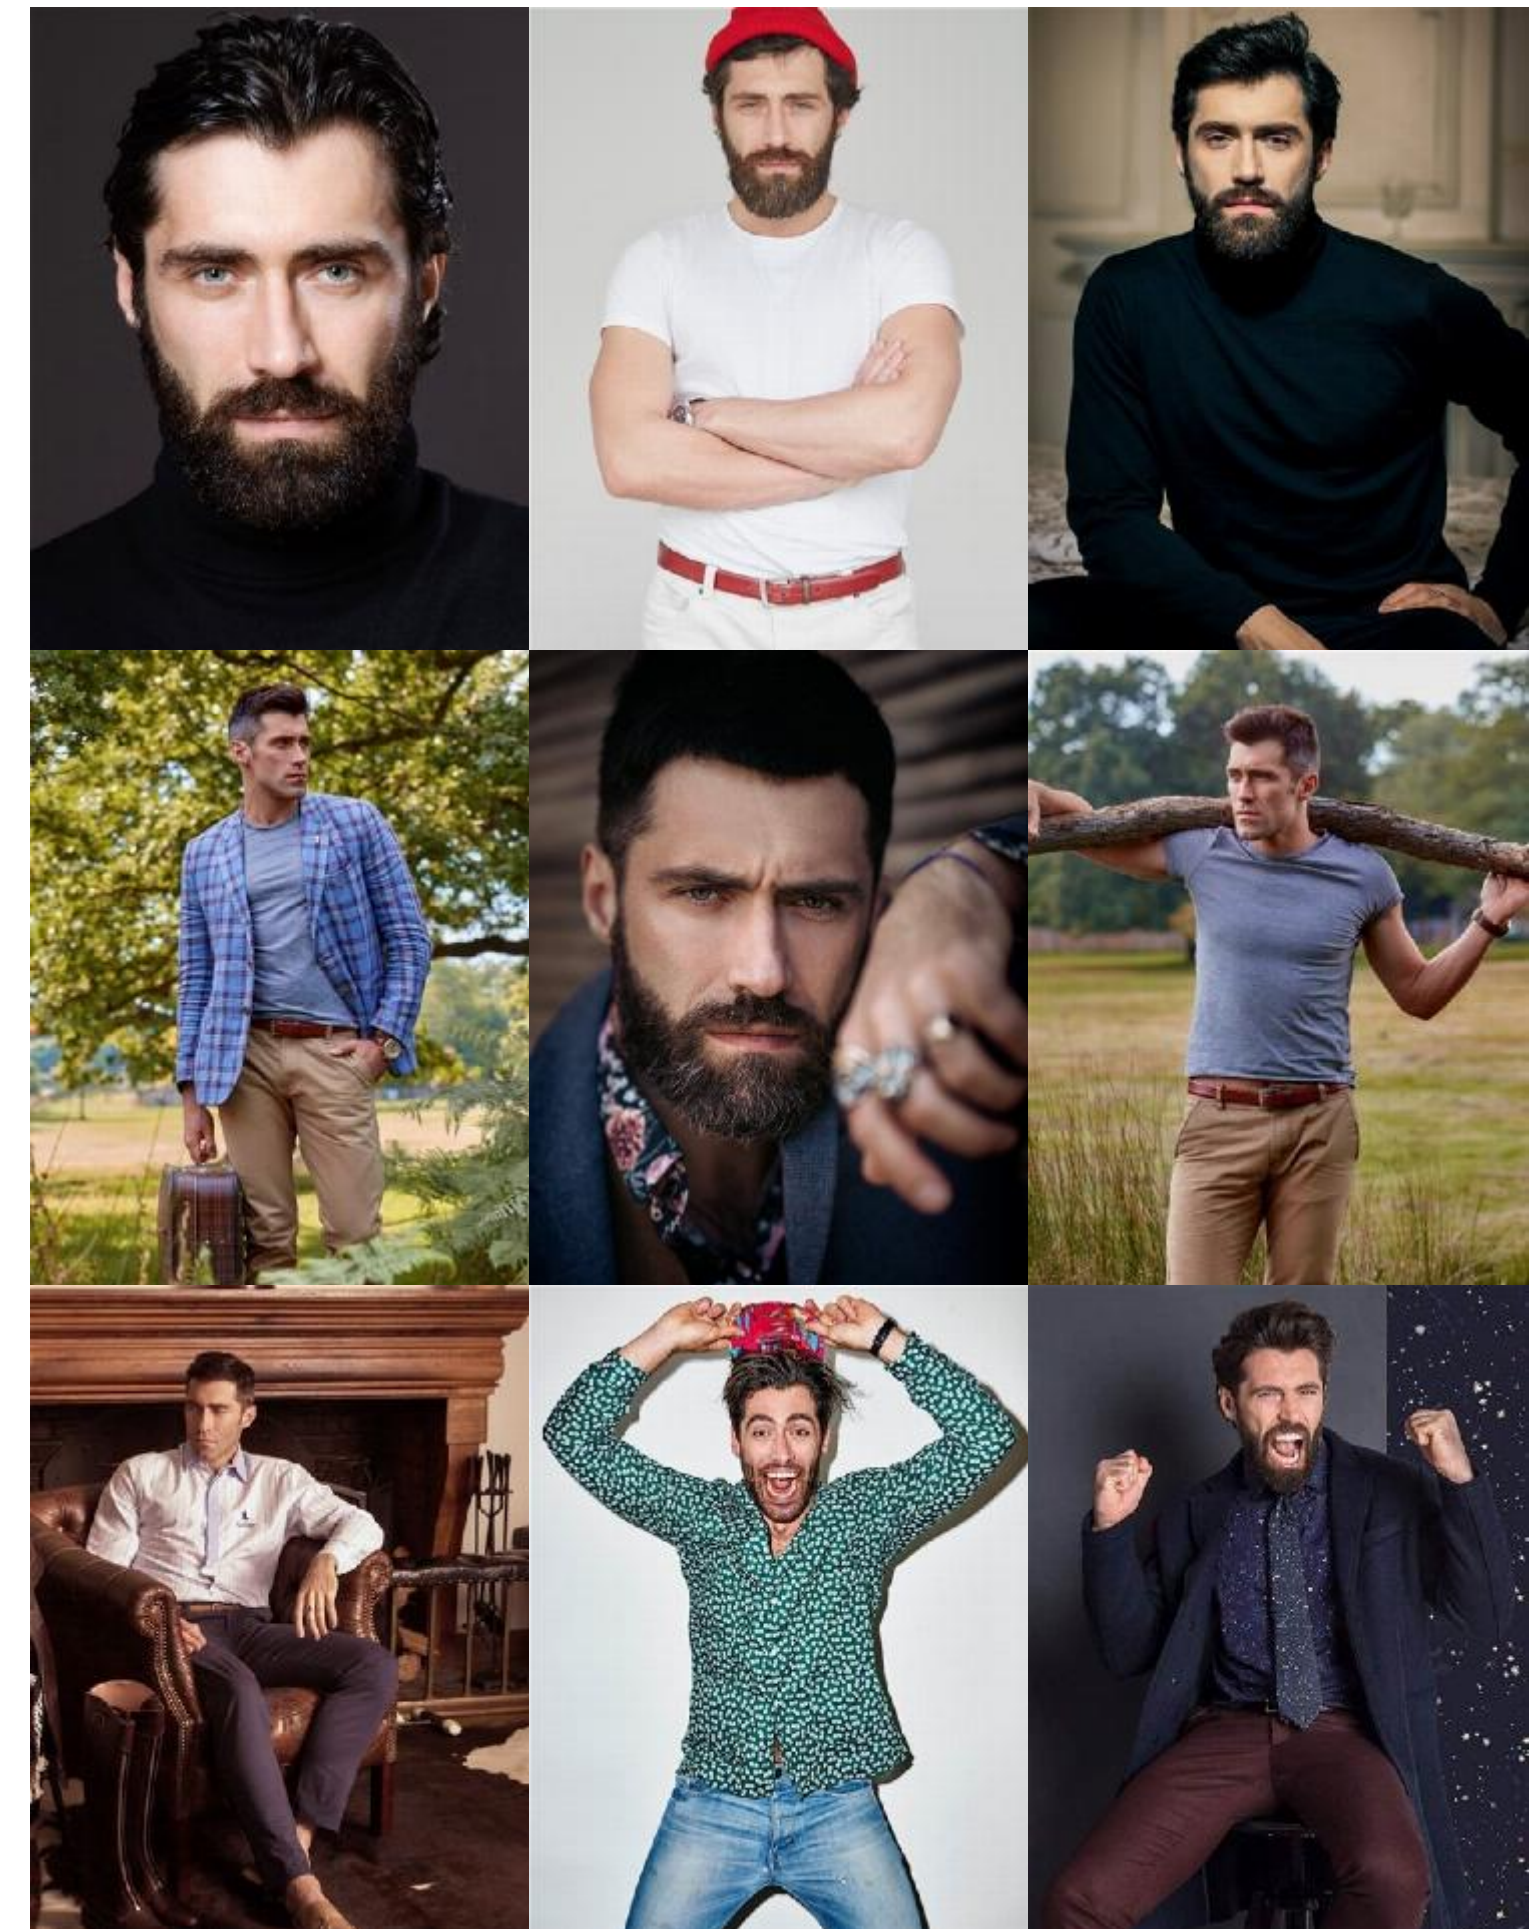

sandrareynolds

kamil lemie

[www.sandrareynolds.co.uk](http://www.sandrareynolds.co.uk)

sandrareynolds

height: 6'1" chest: 42" waist: 34" inseam: 34"  
collar: 17" shoe: 11 hair: dark brown/black eyes: blue