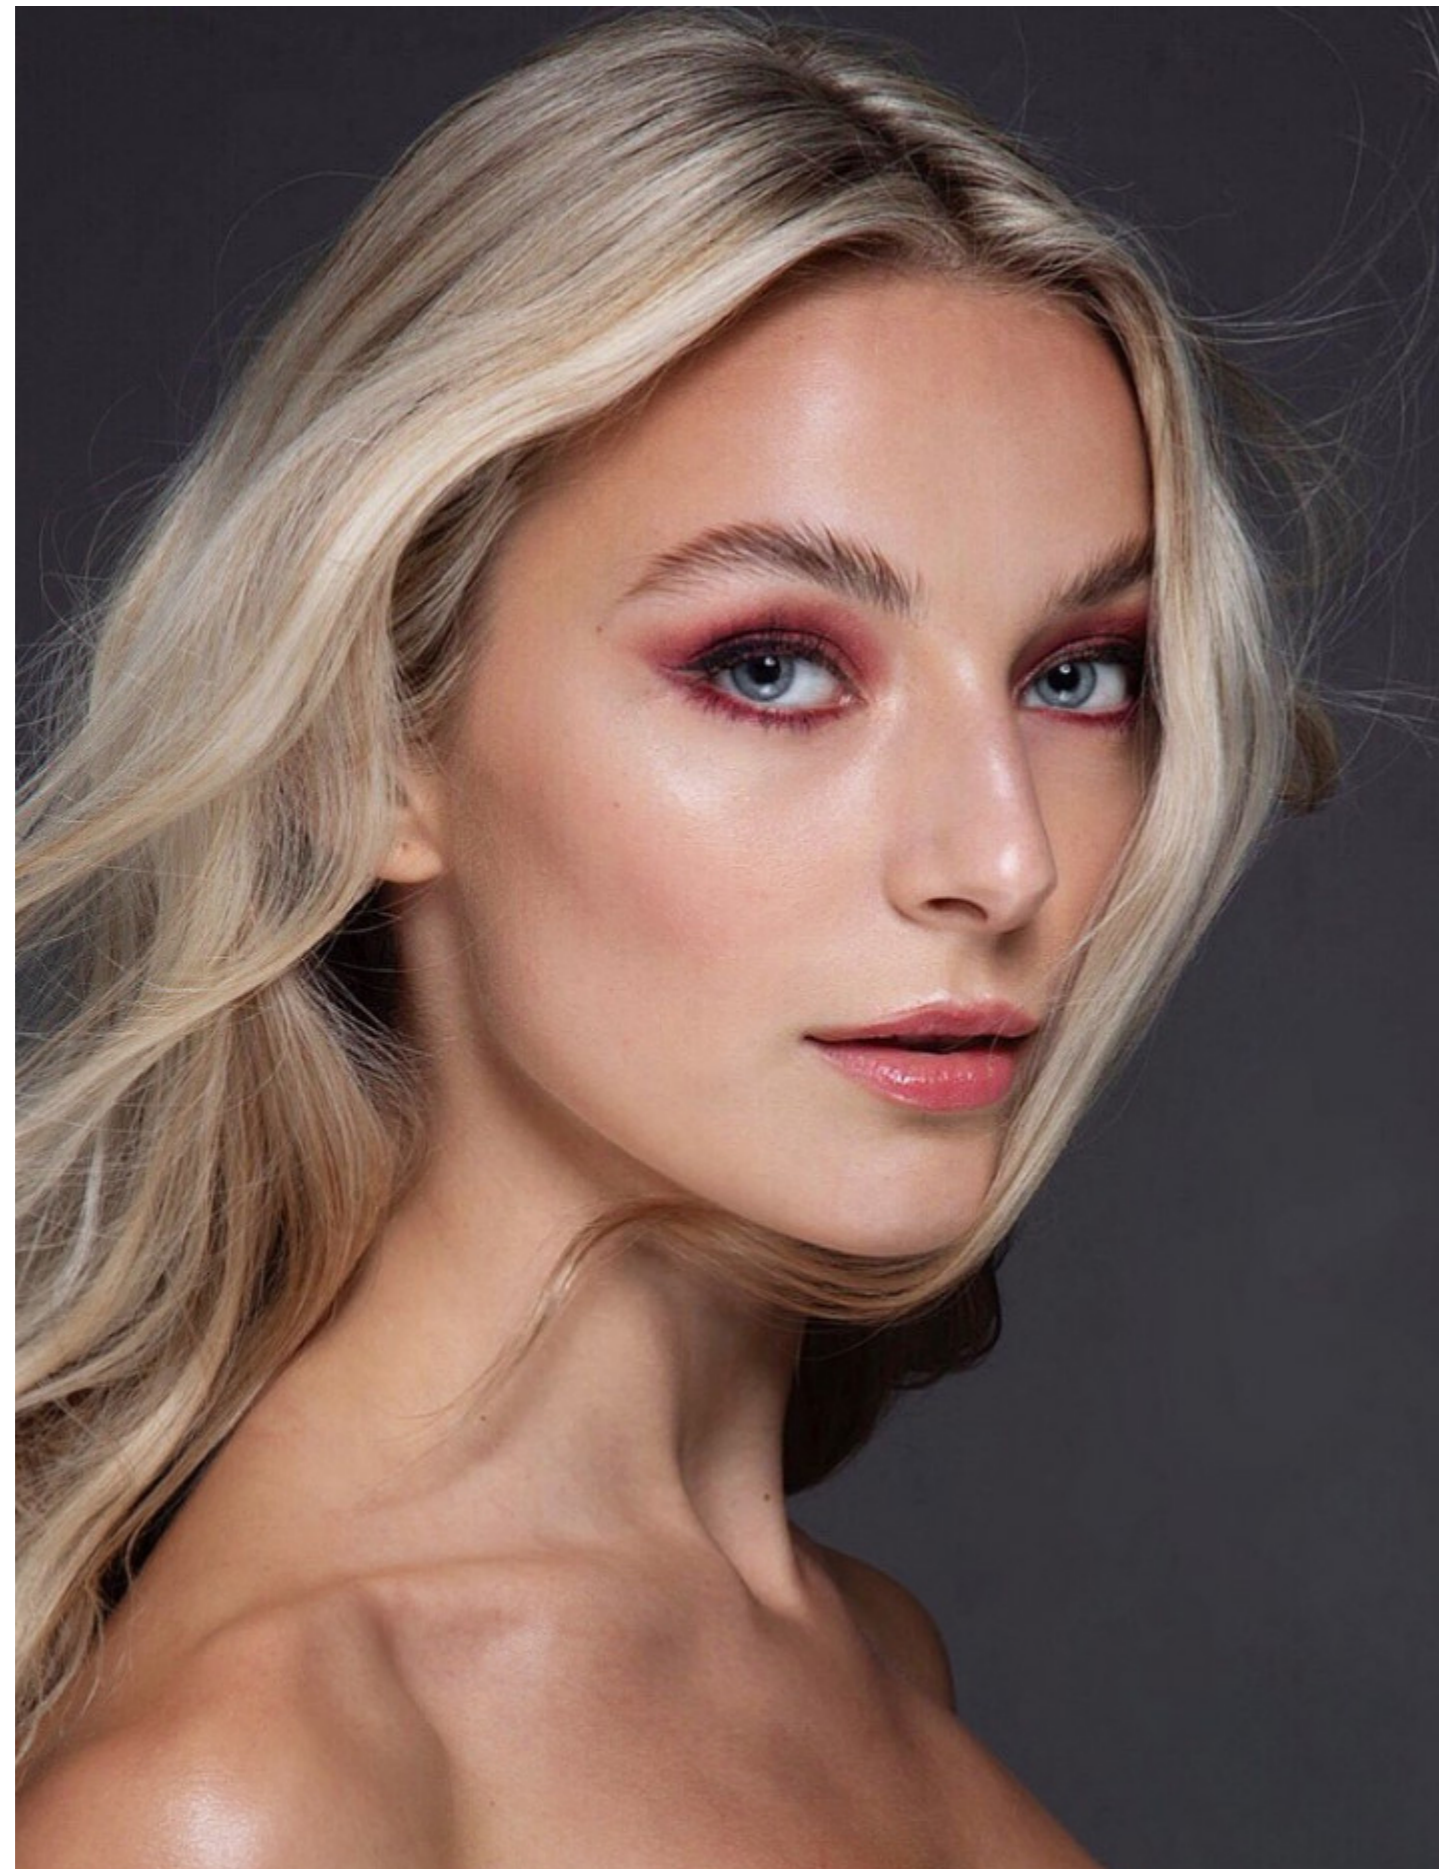

sandrareynolds

chelsea kent

[www.sandrareynolds.co.uk](http://www.sandrareynolds.co.uk)

sandrareynolds

height: 5'5" bust: 32D waist: 25" hips: 33"  
dress: 8 shoe: 5 hair: blonde eyes: blue

020 7387 5858 | [info@sandrareynolds.co.uk](mailto:info@sandrareynolds.co.uk)