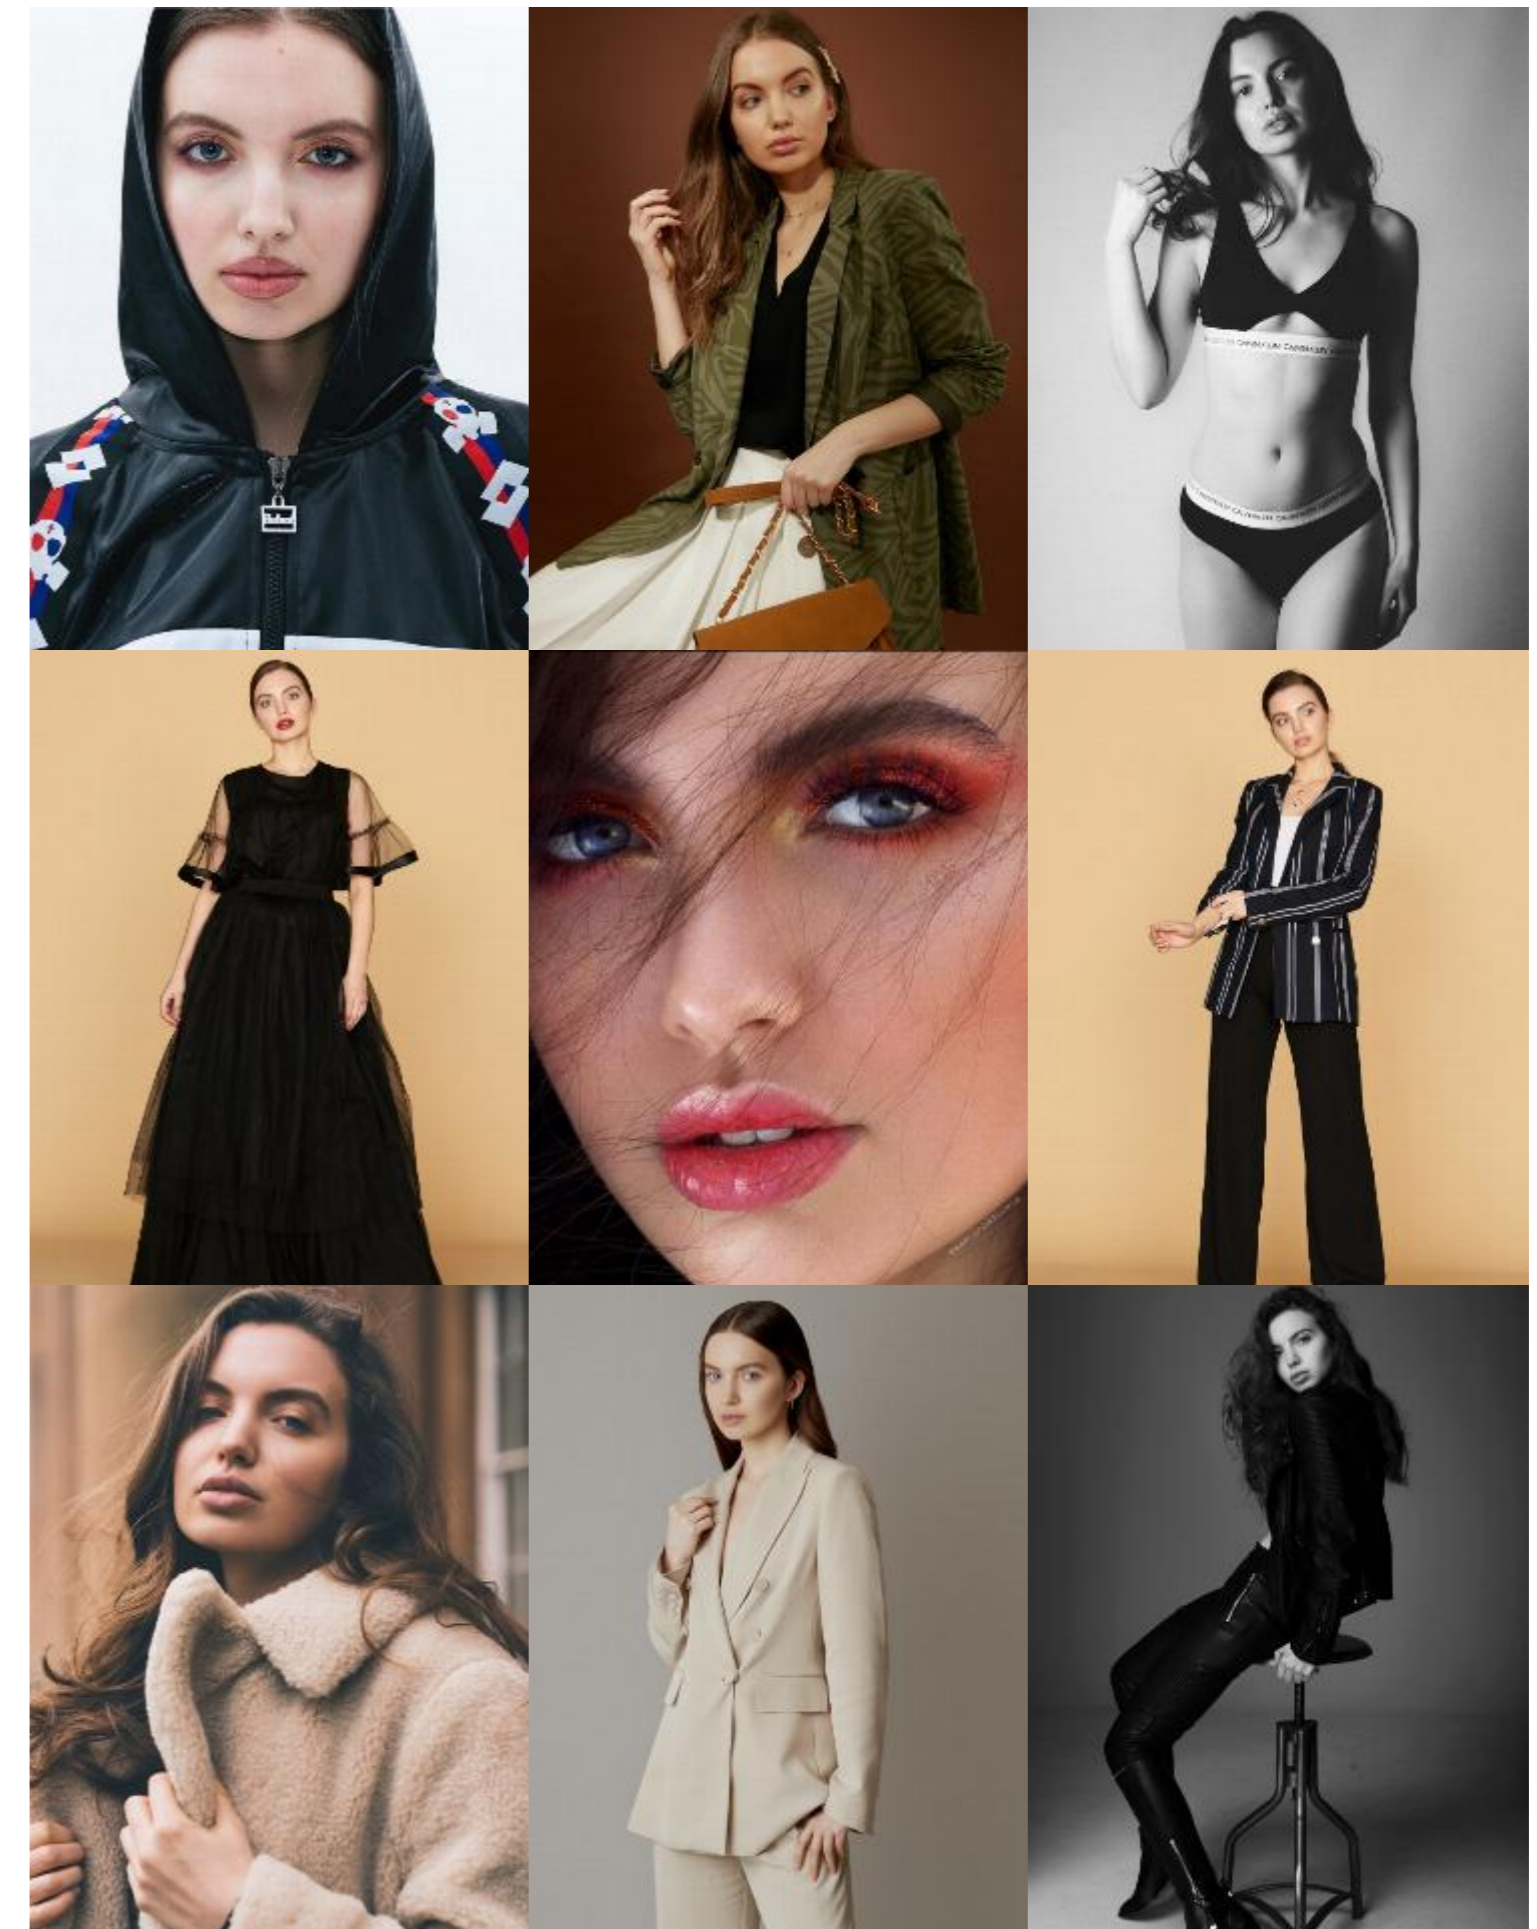

sandrareynolds

courtney baldwin

www.sandrareynolds.co.uk

sandrareynolds

height: 5'7" bust: 30D waist: 25" hips: 34"
dress: 8 shoe: 6 hair: mid brown eyes: blue

020 7387 5858 | info@sandrareynolds.co.uk