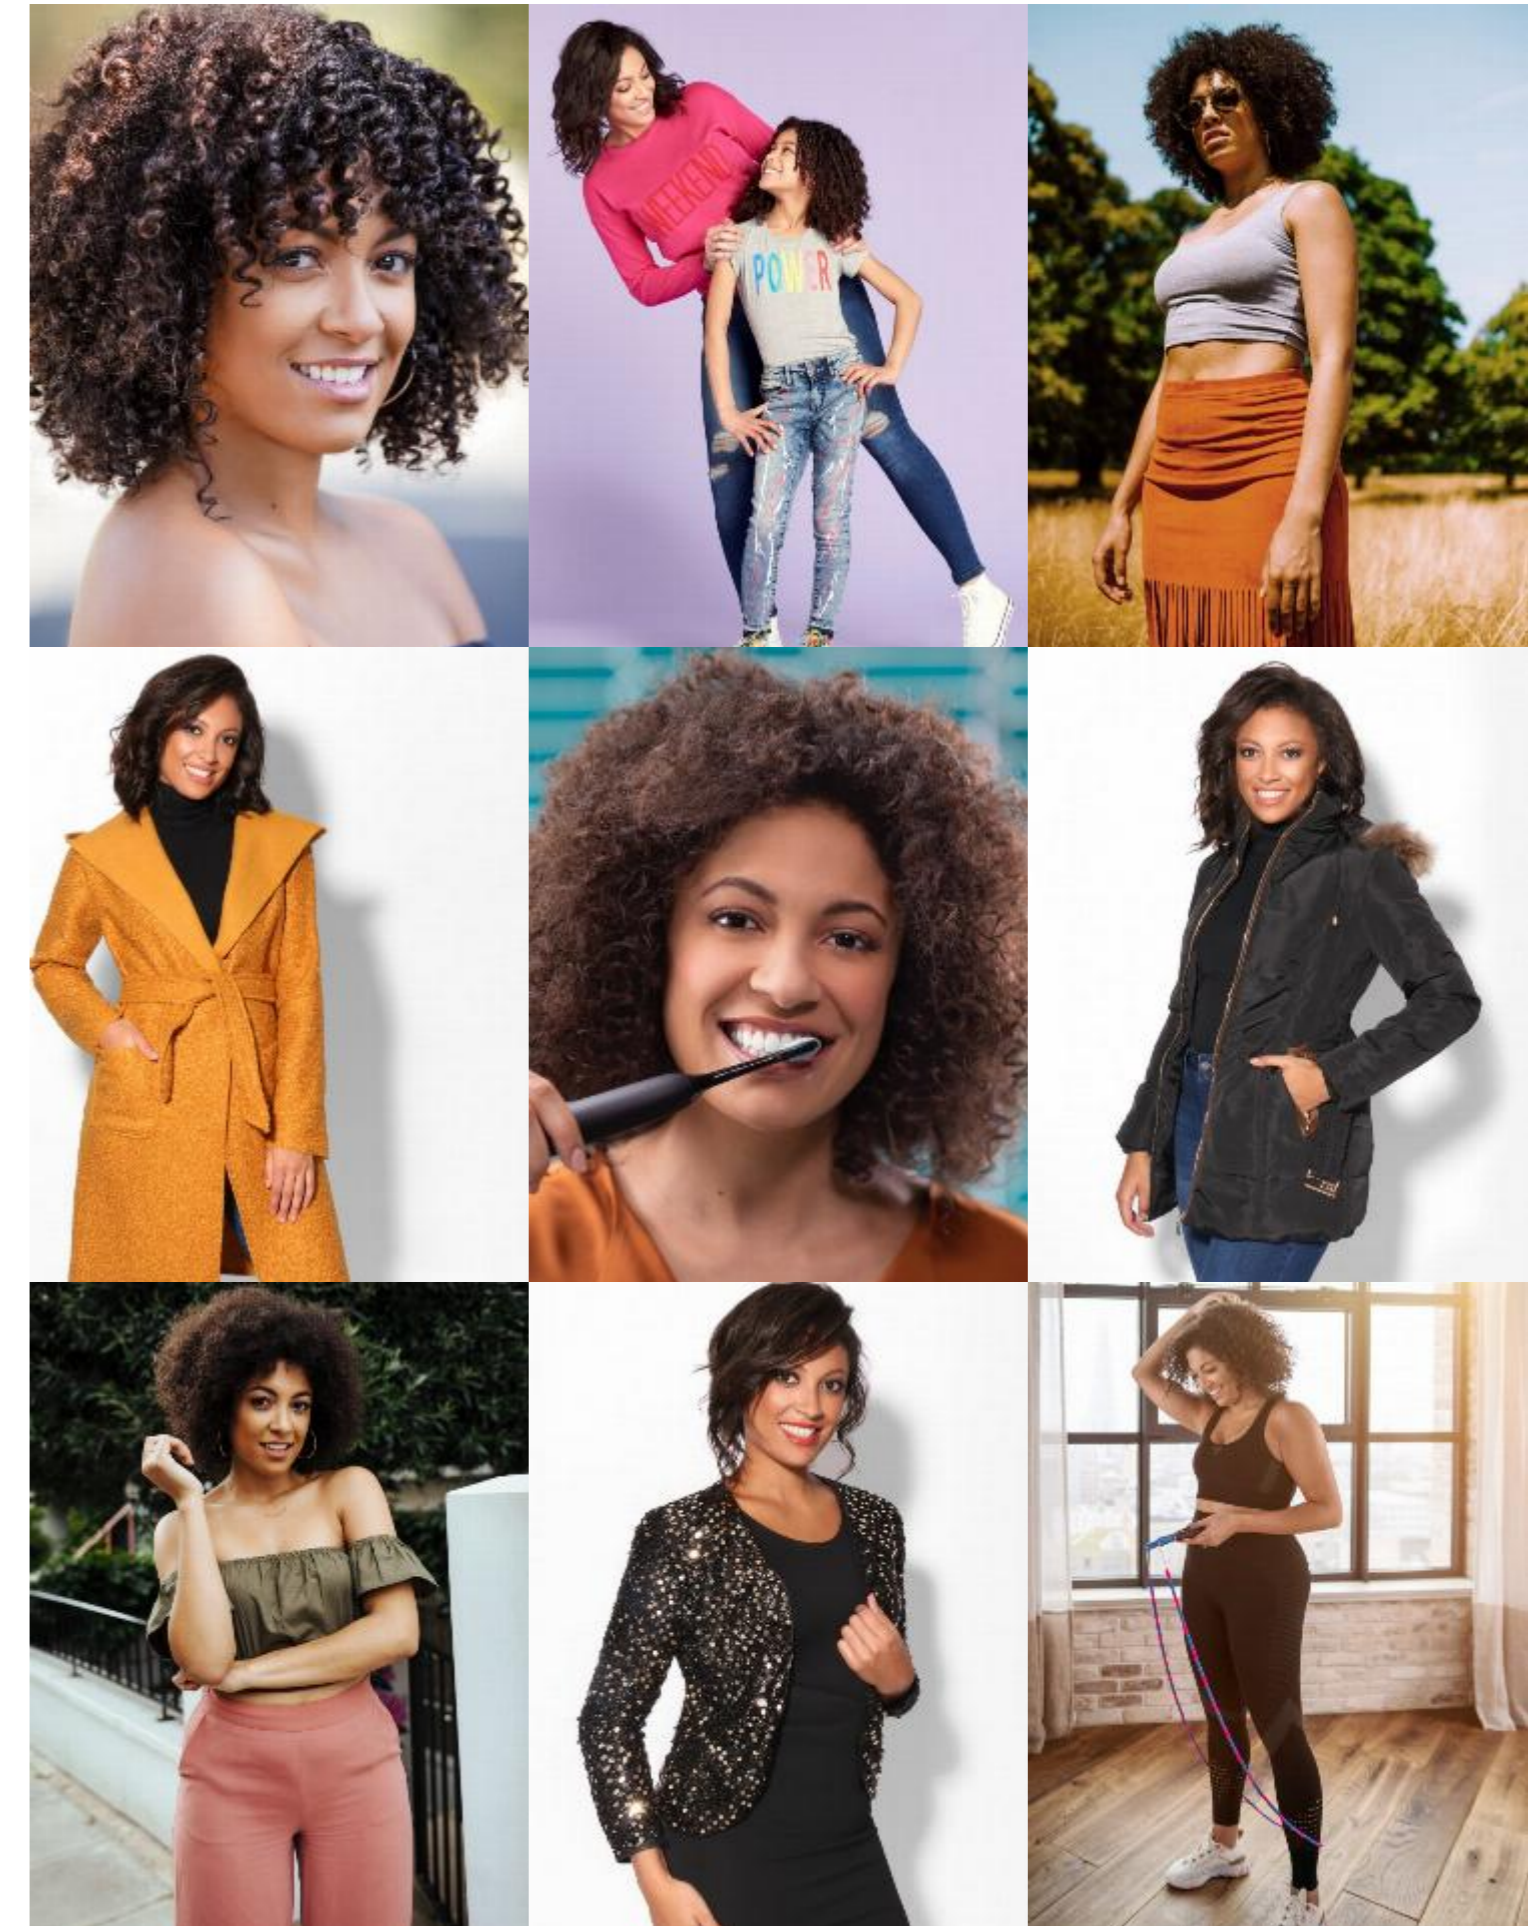

sandrareynolds

natalie gayle

[www.sandrareynolds.co.uk](http://www.sandrareynolds.co.uk)

sandrareynolds

height: 5'10" bust: 34c waist: 29" hips: 39"  
dress: 10 shoe: 7 hair: dark brown/black eyes: brown

020 7387 5858 | [info@sandrareynolds.co.uk](mailto:info@sandrareynolds.co.uk)