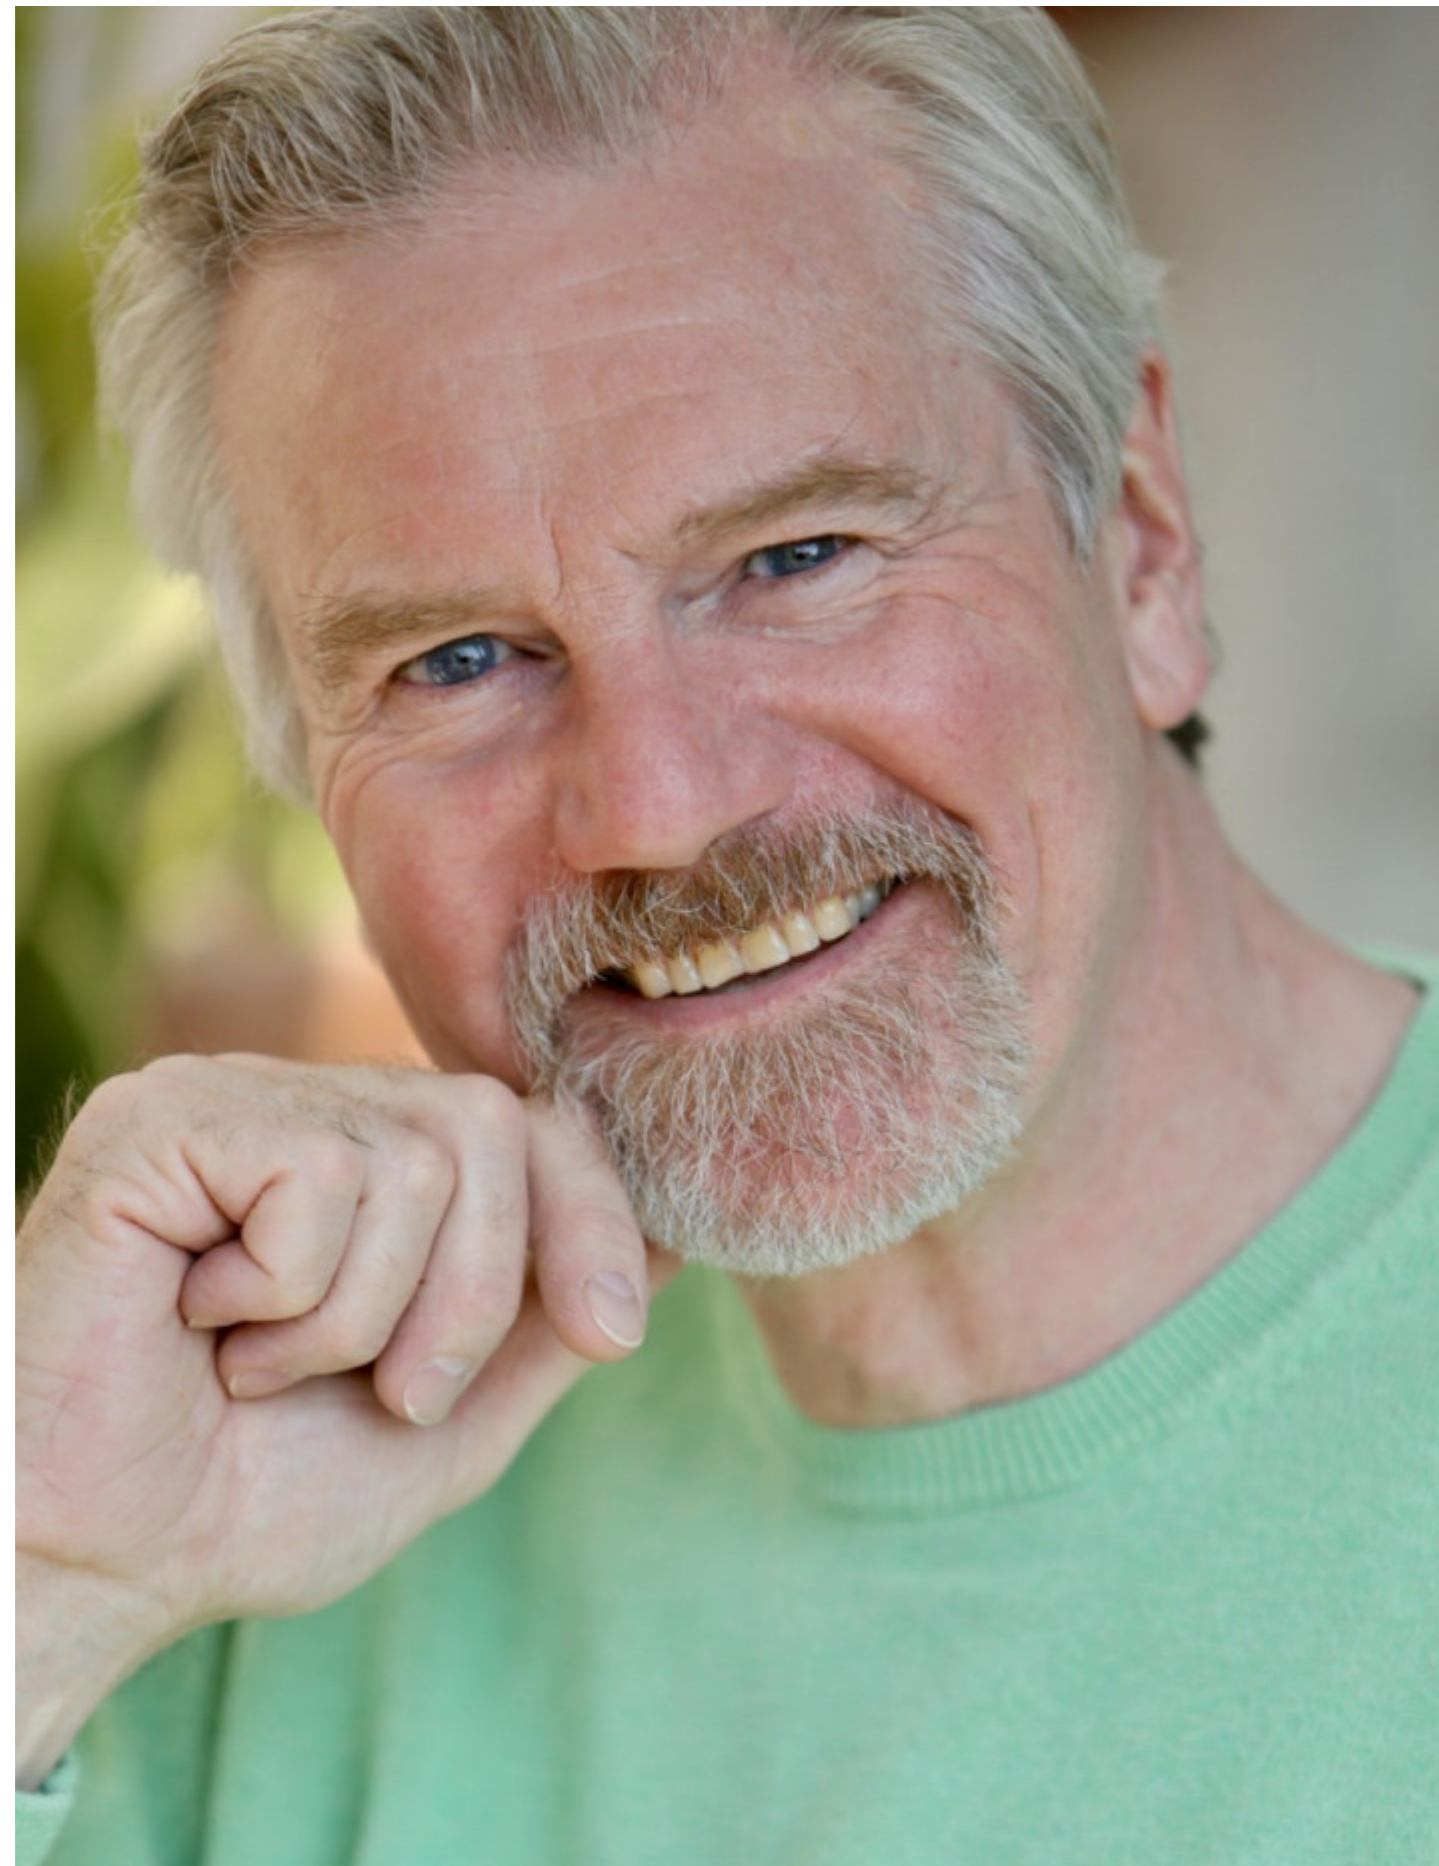

sandrareynolds

john nichols

www.sandrareynolds.co.uk

sandrareynolds

height: 6'3" chest: 42" waist: 34" inseam: 34"
collar: 17" shoe: 11 hair: grey eyes: blue

020 7387 5858 | info@sandrareynolds.co.uk