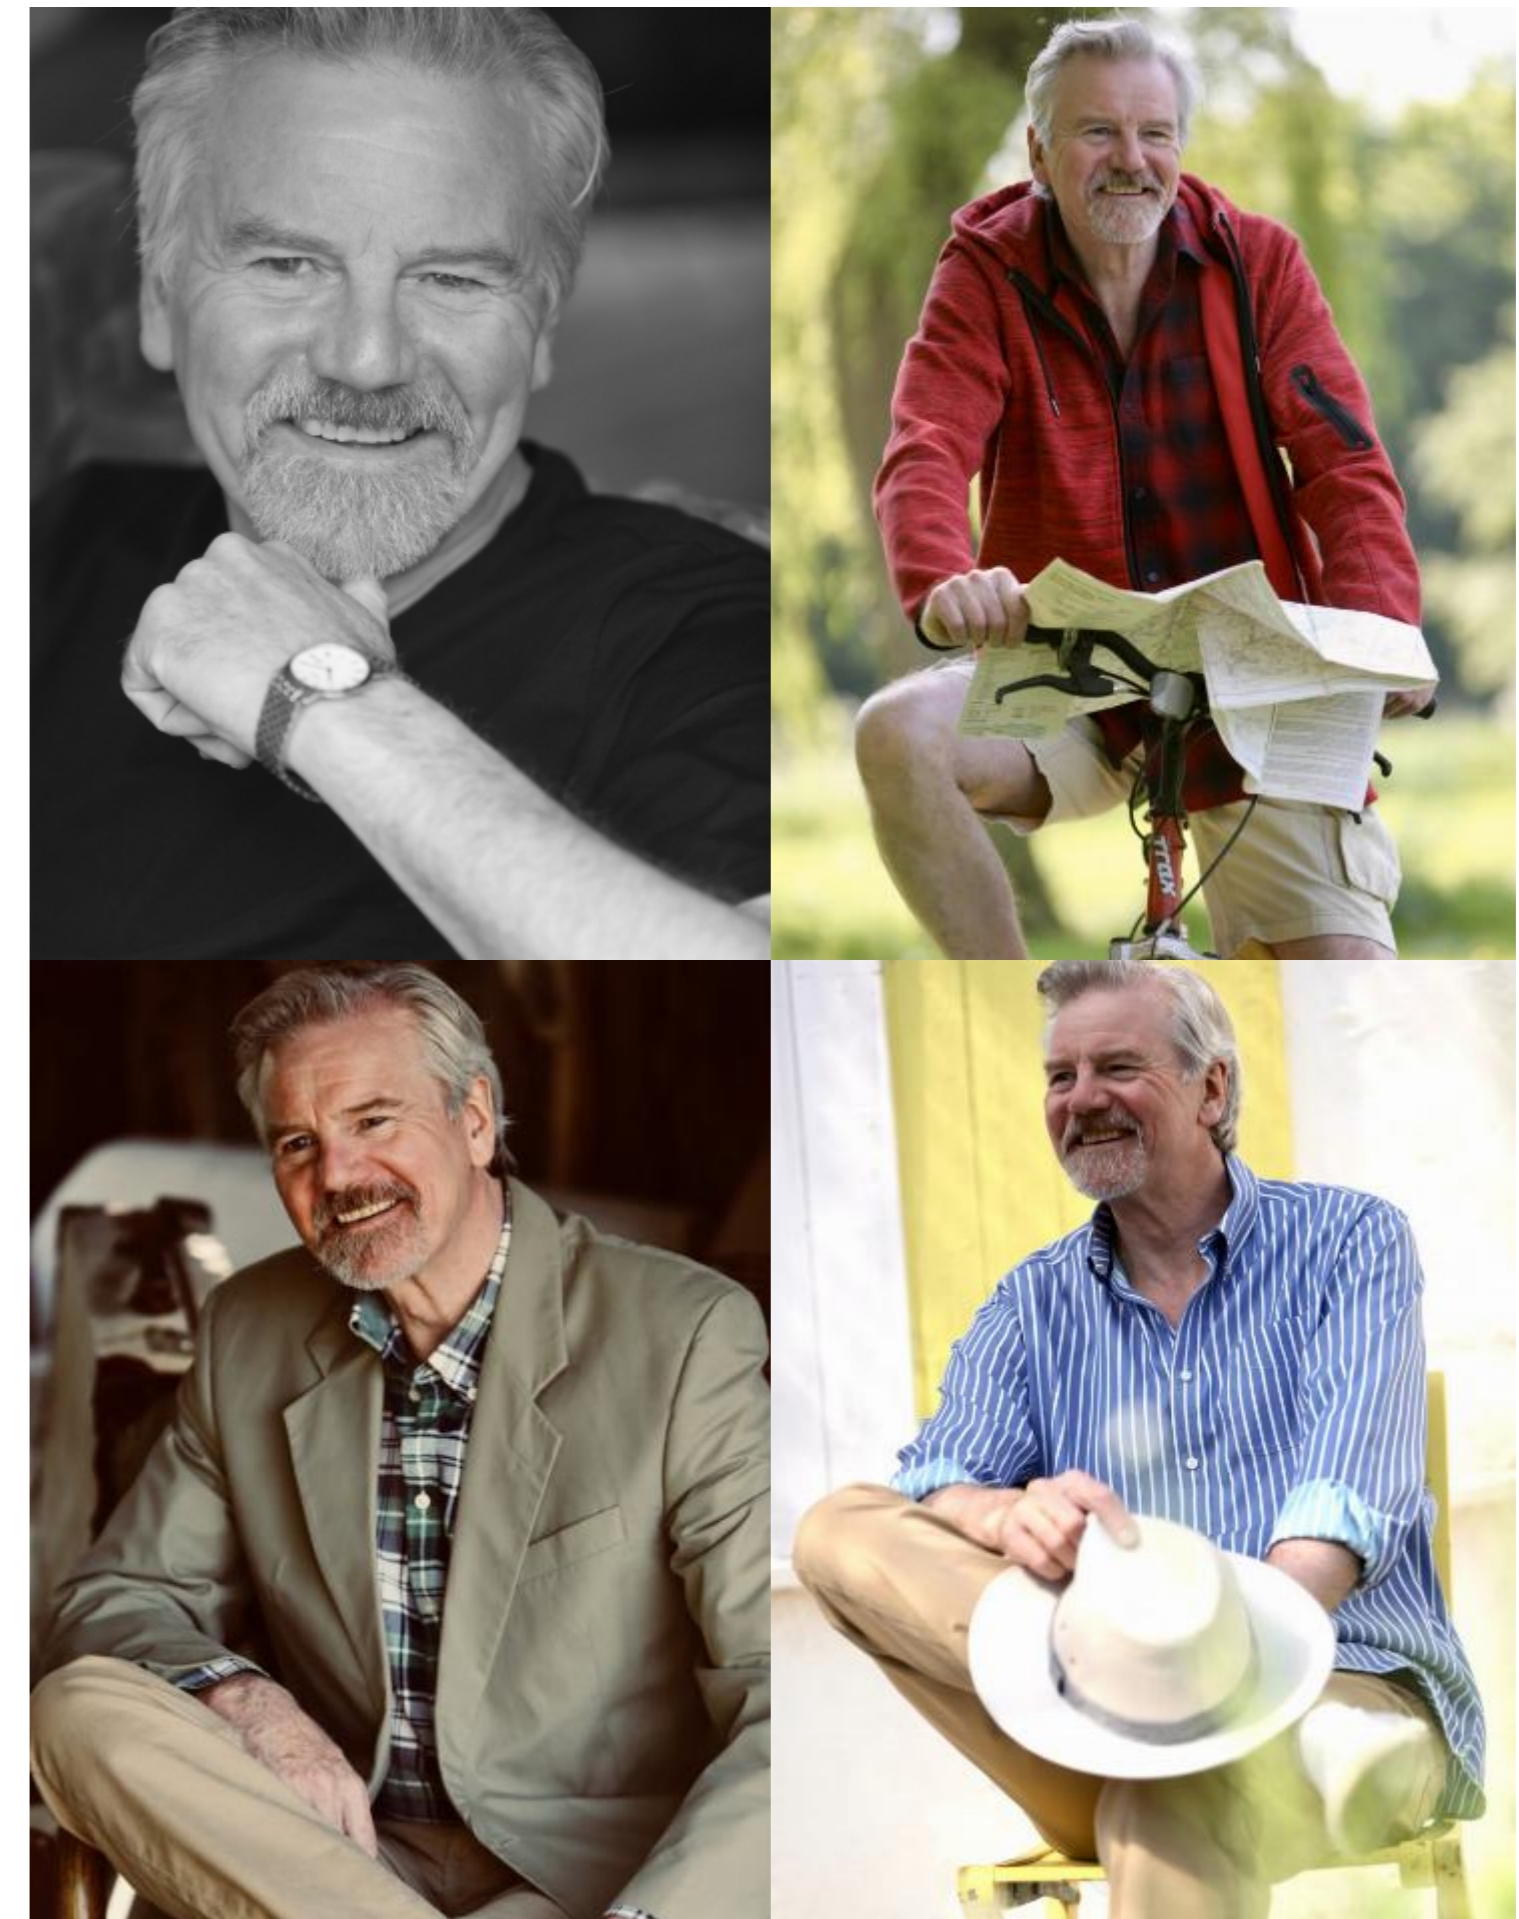

sandrareynolds

john nichols

www.sandrareynolds.co.uk

sandrareynolds

height: 6'3" chest: 42" waist: 34" inseam: 34"
collar: 17" shoe: 11 hair: grey eyes: blue

020 7387 5858 | info@sandrareynolds.co.uk