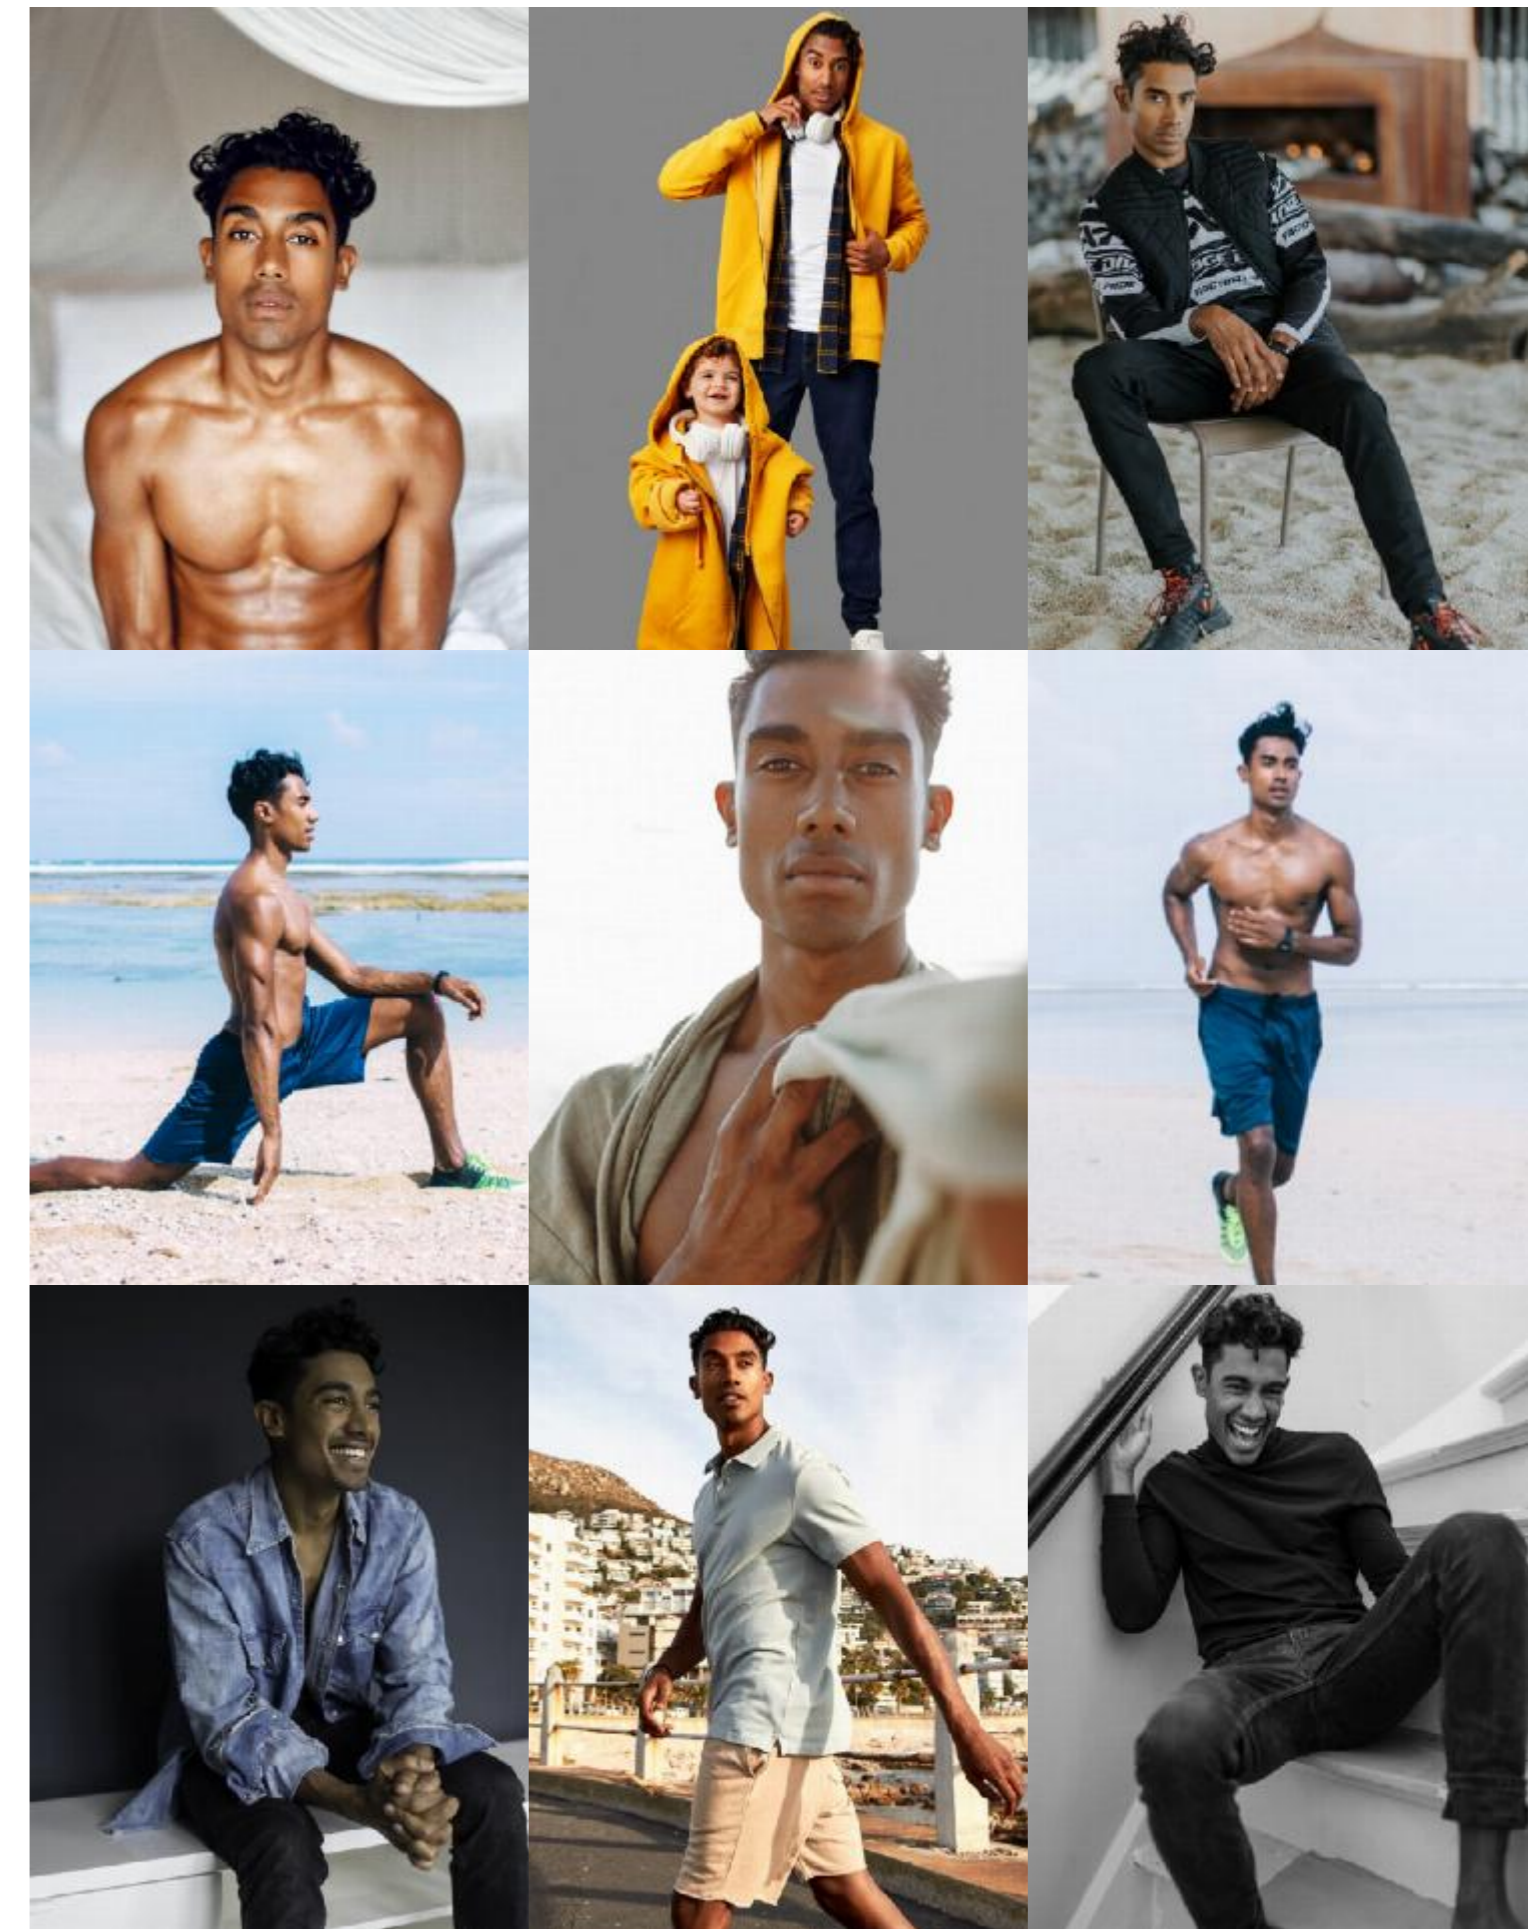

sandrareynolds

rayen merhai

www.sandrareynolds.co.uk

sandrareynolds

height: 5'11" chest: 38" waist: 33" inseam: 35"
collar: 15" shoe: 9 hair: dark brown/black eyes: brown

020 7387 5858 | info@sandrareynolds.co.uk