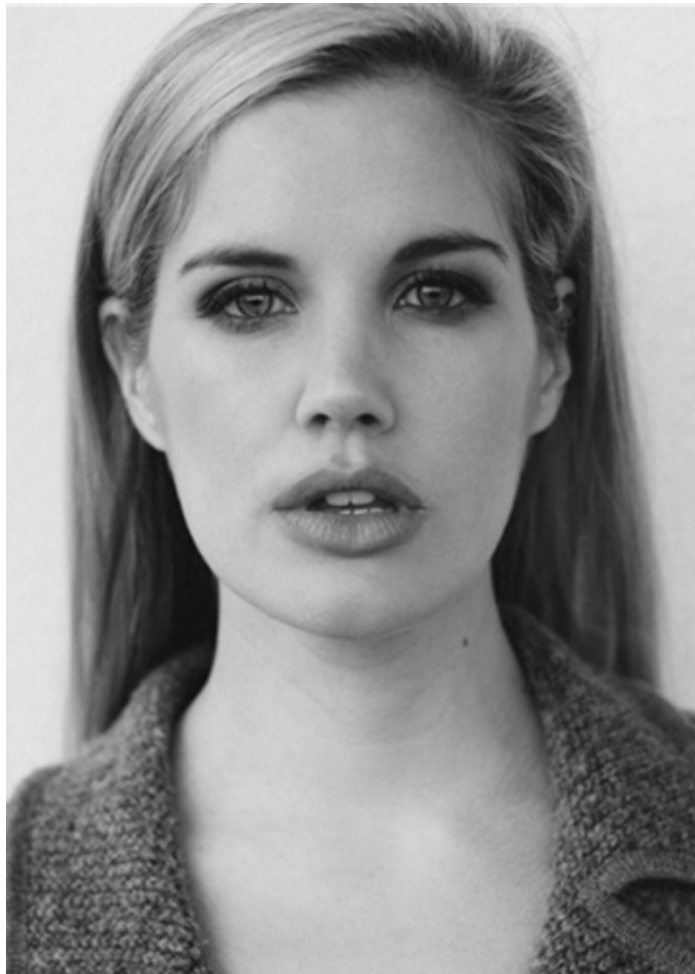

sandrareynolds

sophie waldron

www.sandrareynolds.co.uk

Amadeus House, 27b Floral Street, London WC2E 9DP Tel: 020 7387 5858
Bacon House, 35 St Georges Street, Norwich NR3 1DA Tel: 01603 623 842

sandrareynolds

height: 5'8" bust: 30dd waist: 28" hips: 42"
dress: 12-14 shoe: 7 hair: blonde eyes: blue

www.sandrareynolds.co.uk

Amadeus House, 27b Floral Street, London WC2E 9DP Tel: 020 7387 5858
Bacon House, 35 St Georges Street, Norwich NR3 1DA Tel: 01603 623 842