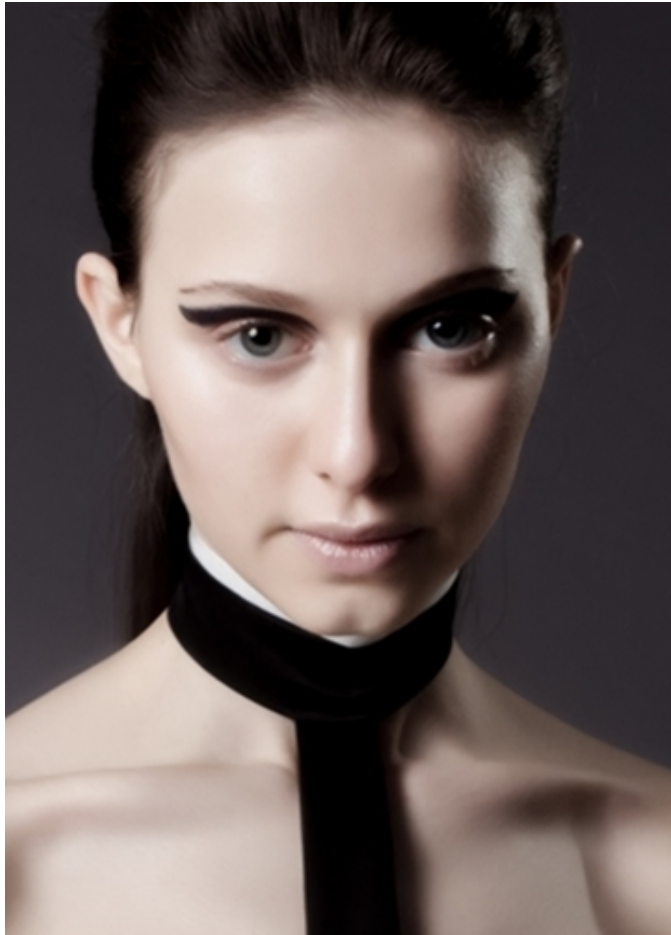

sandrareynolds

sophie gray

[www.sandrareynolds.co.uk](http://www.sandrareynolds.co.uk)

Amadeus House, 27b Floral Street, London WC2E 9DP Tel: 020 7387 5858  
Bacon House, 35 St Georges Street, Norwich NR3 1DA Tel: 01603 623 842

sandrareynolds

height: 5'7" bust: 30d waist: 24" hips: 32"  
dress: 6 shoes: 5-6 hair: brown eyes: blue

[www.sandrareynolds.co.uk](http://www.sandrareynolds.co.uk)

Amadeus House, 27b Floral Street, London WC2E 9DP Tel: 020 7387 5858  
Bacon House, 35 St Georges Street, Norwich NR3 1DA Tel: 01603 623 842