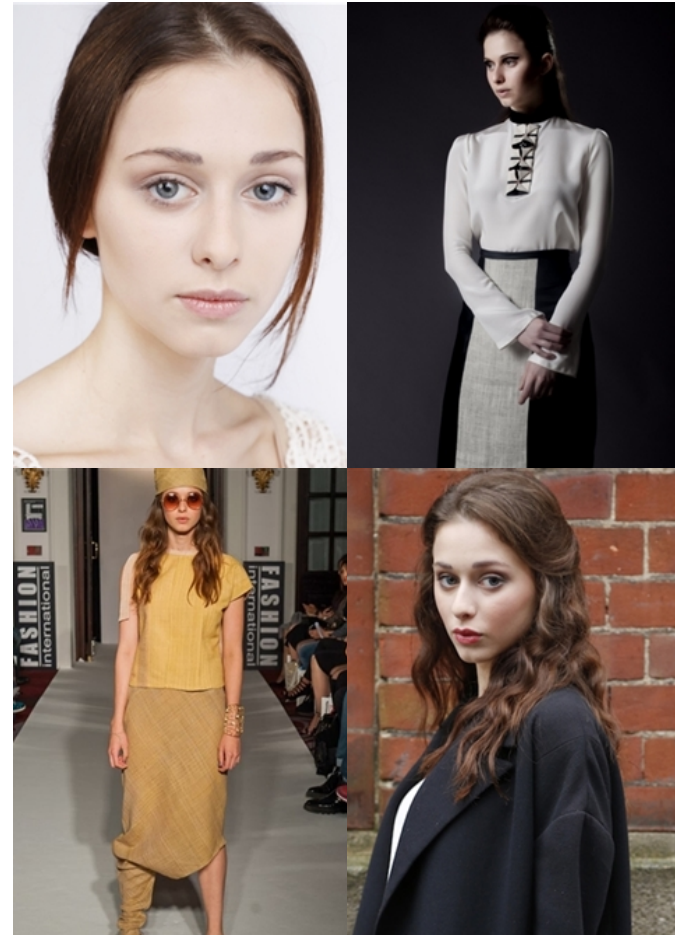

sandrareynolds

sophie gray

[www.sandrareynolds.co.uk](http://www.sandrareynolds.co.uk)

Amadeus House, 27b Floral Street, London WC2E 9DP Tel: 020 7387 5858  
Bacon House, 35 St Georges Street, Norwich NR3 1DA Tel: 01603 623 842

sandrareynolds

height: 5'7" bust: 30d waist: 24" hips: 32"  
dress: 6 shoes: 5-6 hair: brown eyes: blue

[www.sandrareynolds.co.uk](http://www.sandrareynolds.co.uk)

Amadeus House, 27b Floral Street, London WC2E 9DP Tel: 020 7387 5858  
Bacon House, 35 St Georges Street, Norwich NR3 1DA Tel: 01603 623 842