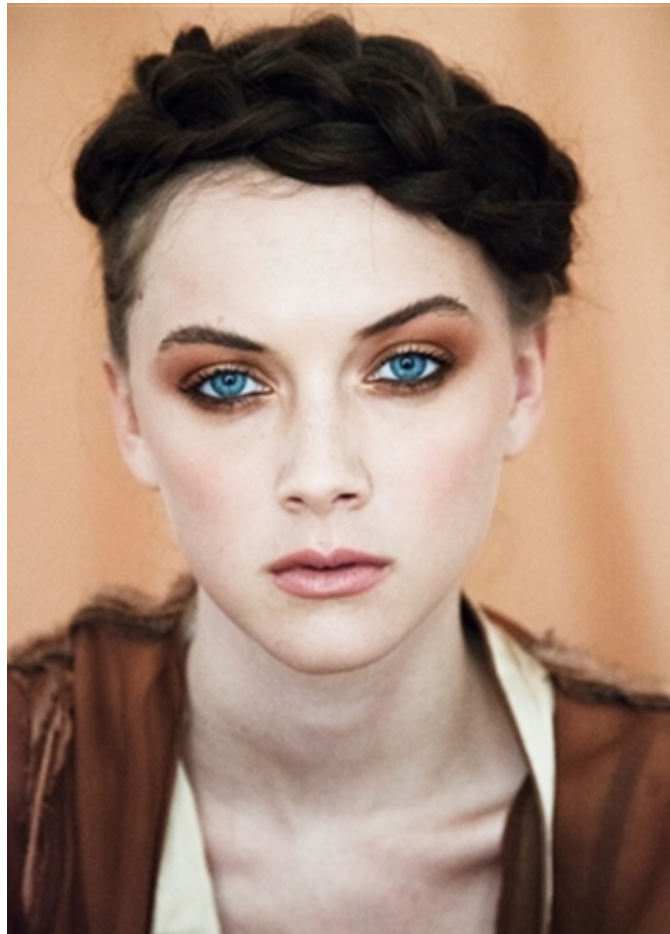

sandrareynolds

sian duke

www.sandrareynolds.co.uk

Amadeus House, 27b Floral Street, London WC2E 9DP Tel: 020 7387 5858
Bacon House, 35 St Georges Street, Norwich NR3 1DA Tel: 01603 623 842

sandrareynolds

make-up hair