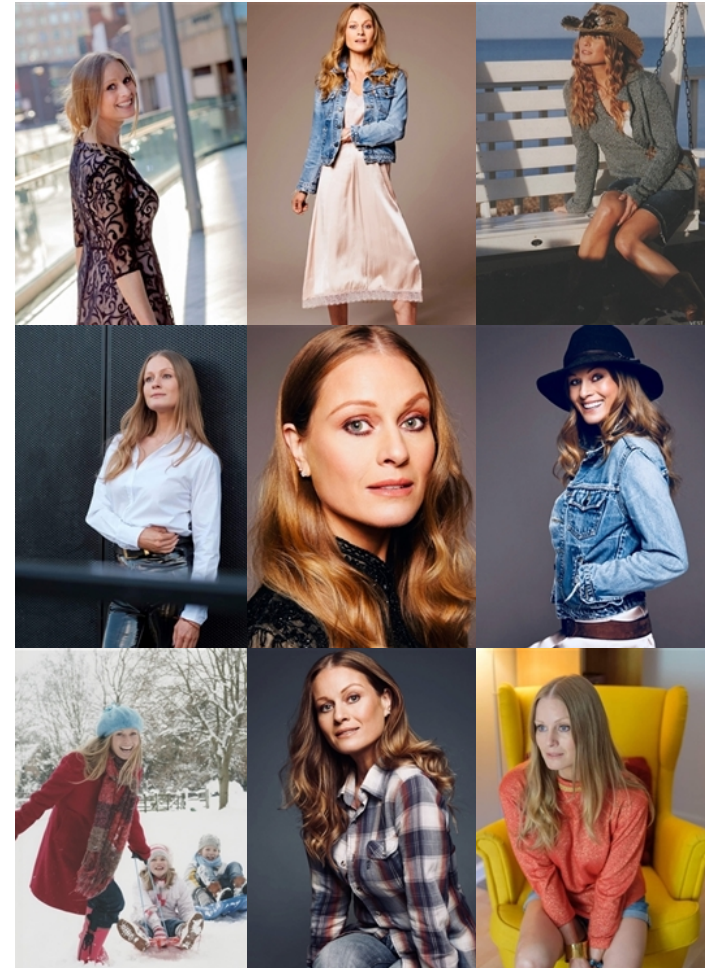

height: 5'8" bust: 34b waist: 27" hips: 36"
dress: 10 shoe: 6 hair: blonde eyes: green/blue
www.sandrareynolds.co.uk

Amadeus House, 27b Floral Street, London WC2E 9DP Tel: 020 7387 5858
Bacon House, 35 St Georges Street, Norwich NR3 1DA Tel: 01603 623 842