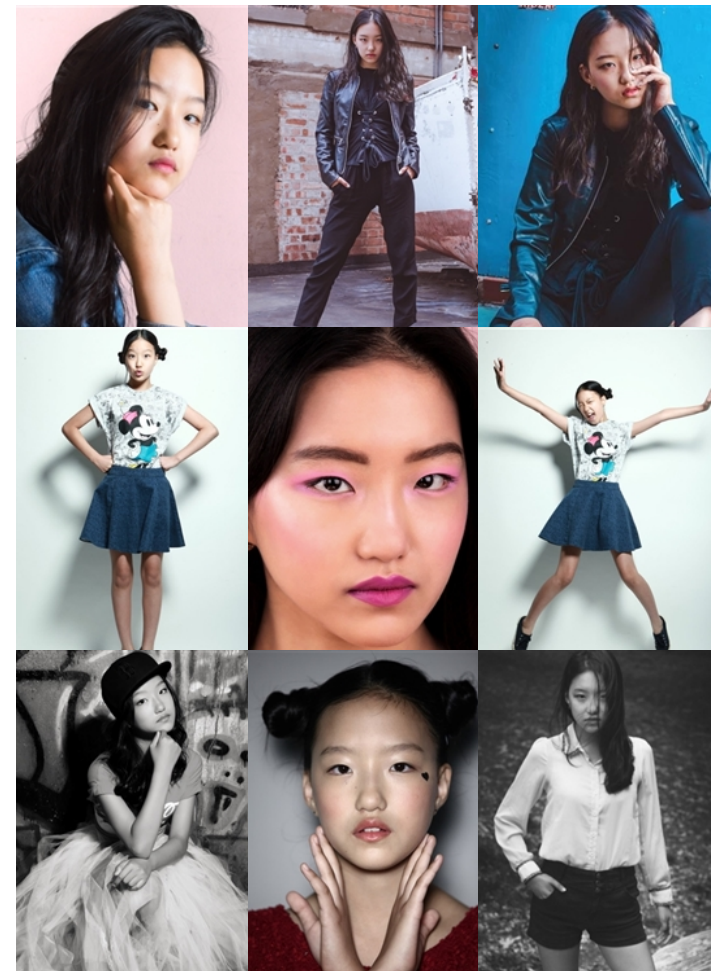

sandrareynolds

sally ann

www.sandrareynolds.co.uk

Amadeus House, 27b Floral Street, London WC2E 9DP Tel: 020 7387 5858
Bacon House, 35 St Georges Street, Norwich NR3 1DA Tel: 01603 623 842

sandrareynolds

height: 5'4" bust: 32b waist: 24" hips: 35"
dress: 8-10 shoe: 4 hair: black eyes: dk. brown