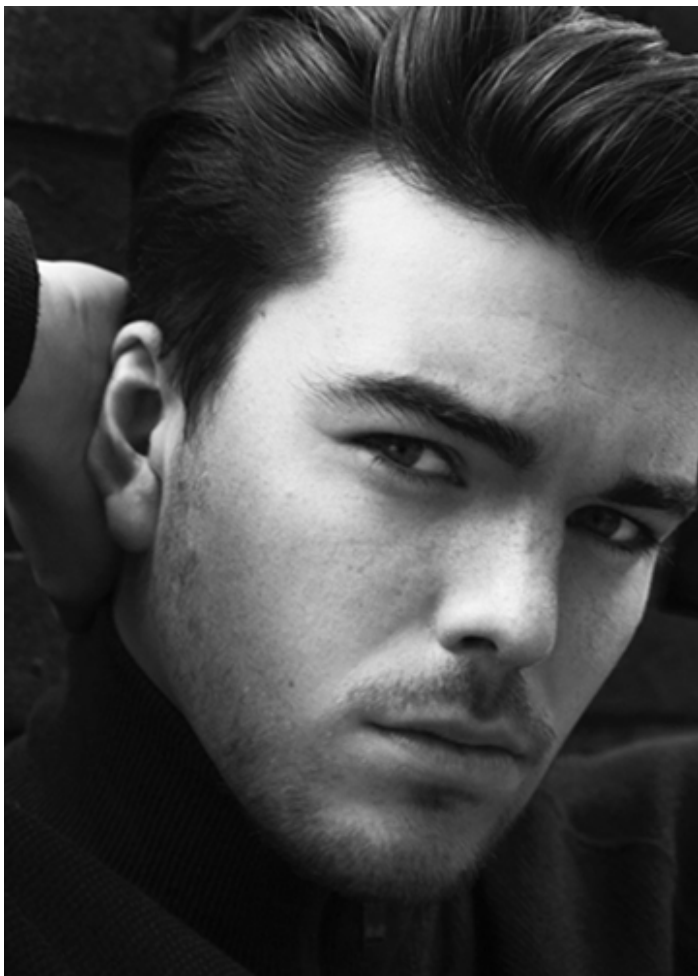

sandrareynolds

ross mcclintock

[www.sandrareynolds.co.uk](http://www.sandrareynolds.co.uk)

Amadeus House, 27b Floral Street, London WC2E 9DP Tel: 020 7387 5858  
Bacon House, 35 St Georges Street, Norwich NR3 1DA Tel: 01603 623 842

sandrareynolds

height: 6'1" chest: 38" waist: 30" inseam: 32"  
collar: 15" shoe: 9 hair: dk brown eyes: blue

[www.sandrareynolds.co.uk](http://www.sandrareynolds.co.uk)

Amadeus House, 27b Floral Street, London WC2E 9DP Tel: 020 7387 5858  
Bacon House, 35 St Georges Street, Norwich NR3 1DA Tel: 01603 623 842