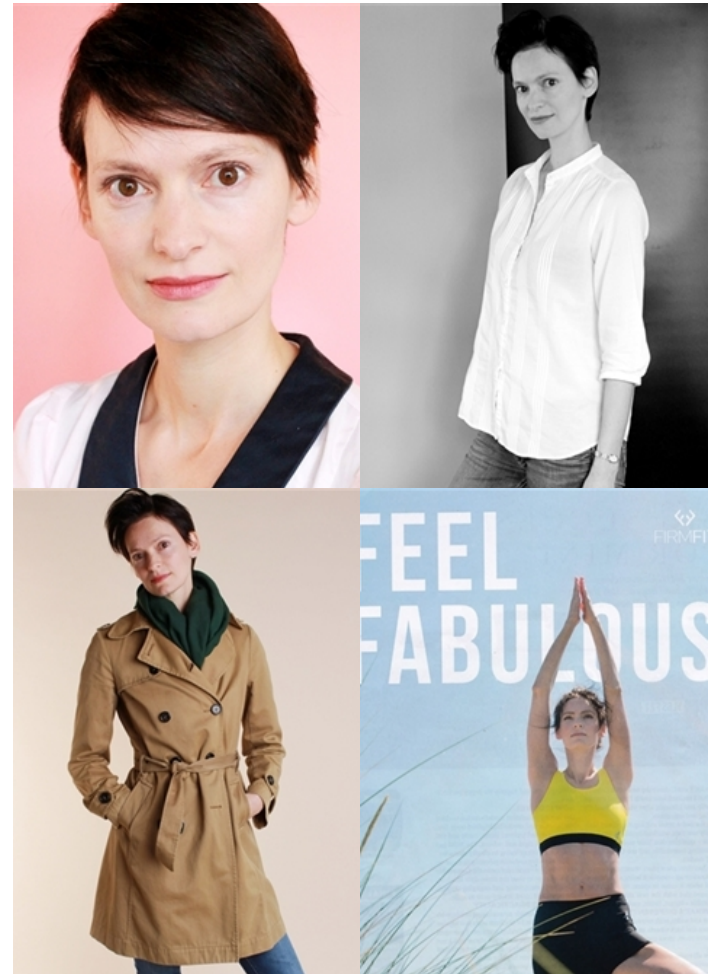

sandrareynolds

height: 5'10" bust: 34b waist: 25" hips: 36"  
dress: 8-10 shoe: 7 hair: brown eyes: brown

[www.sandrareynolds.co.uk](http://www.sandrareynolds.co.uk)

Amadeus House, 27b Floral Street, London WC2E 9DP Tel: 020 7387 5858  
Bacon House, 35 St Georges Street, Norwich NR3 1DA Tel: 01603 623 842