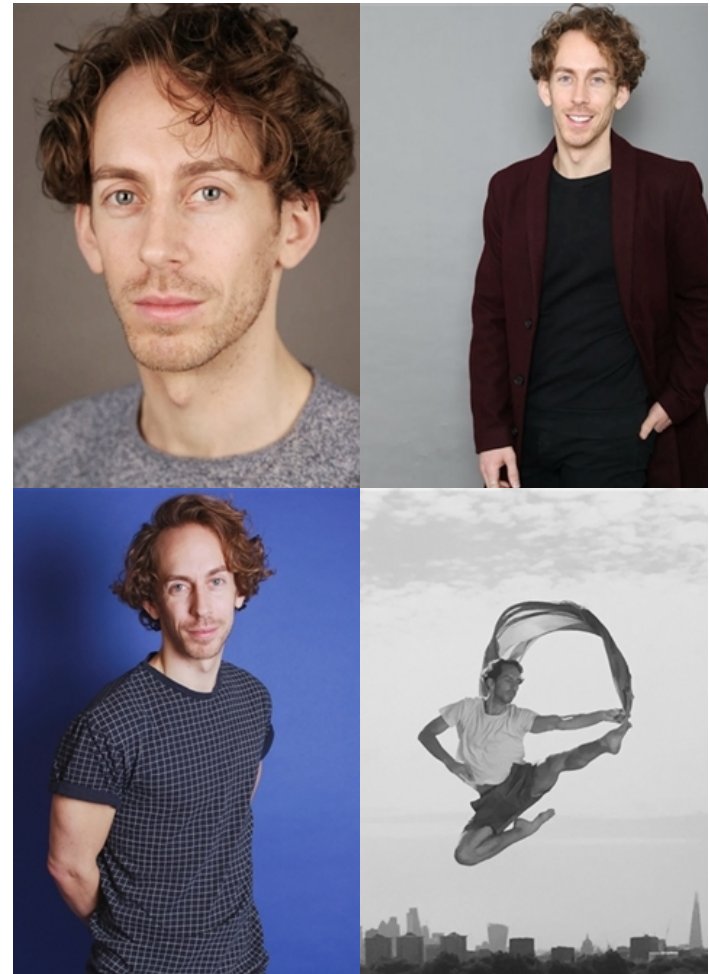

sandrareynolds

micheal downing

www.sandrareynolds.co.uk

Amadeus House, 27b Floral Street, London WC2E 9DP Tel: 020 7387 5858
Bacon House, 35 St Georges Street, Norwich NR3 1DA Tel: 01603 623 842

sandrareynolds

height: 5'9" chest: 38" waist: 29" inseam: 30"
collar: 14-15" shoe: 9 hair: brown eyes: blue

www.sandrareynolds.co.uk

Amadeus House, 27b Floral Street, London WC2E 9DP Tel: 020 7387 5858
Bacon House, 35 St Georges Street, Norwich NR3 1DA Tel: 01603 623 842