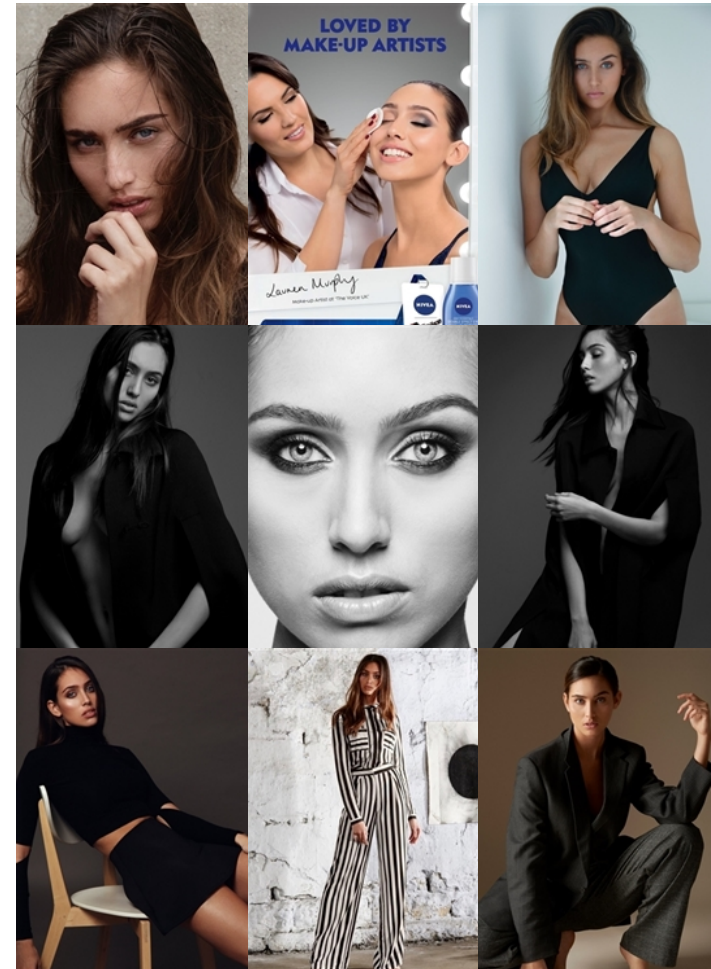

sandrareynolds

lillie bernie

www.sandrareynolds.co.uk

Amadeus House, 27b Floral Street, London WC2E 9DP Tel: 020 7387 5858
Bacon House, 35 St Georges Street, Norwich NR3 1DA Tel: 01603 623 842

sandrareynolds

height: 5'9" bust: 32e waist: 27" hips: 40"
dress: 10 shoe: 6 hair: brown eyes: blue

www.sandrareynolds.co.uk

Amadeus House, 27b Floral Street, London WC2E 9DP Tel: 020 7387 5858
Bacon House, 35 St Georges Street, Norwich NR3 1DA Tel: 01603 623 842