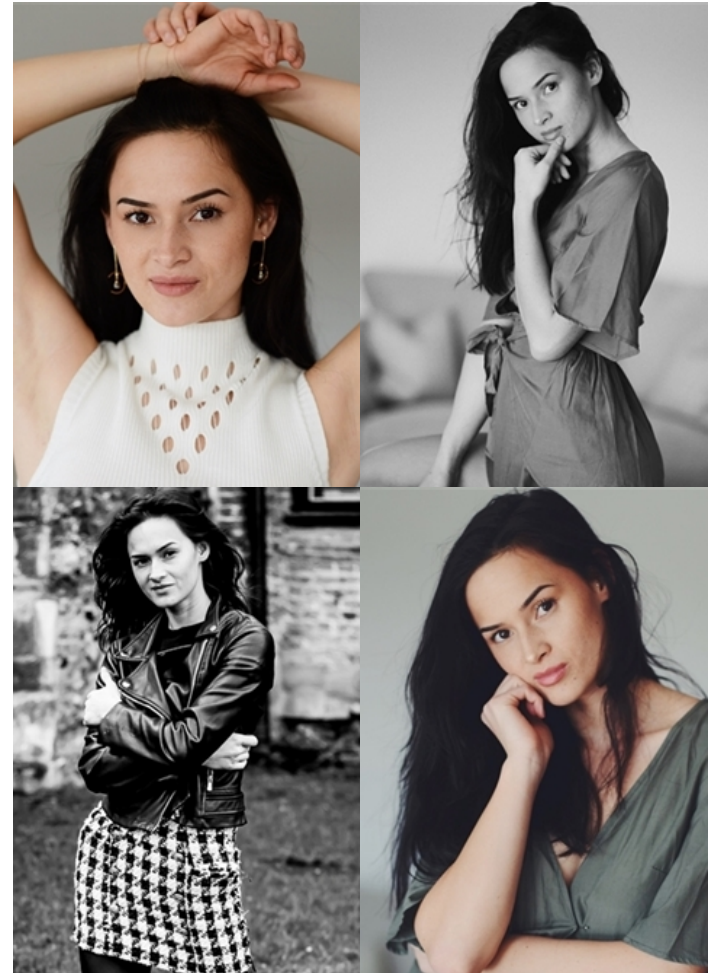

sandrareynolds

katrina crossley

www.sandrareynolds.co.uk

Amadeus House, 27b Floral Street, London WC2E 9DP Tel: 020 7387 5858
Bacon House, 35 St Georges Street, Norwich NR3 1DA Tel: 01603 623 842

sandrareynolds

height: 5'4" bust: 32c waist: 25" hips: 35"
dress: 6-8 shoe: 4 hair: drk brown brown

www.sandrareynolds.co.uk

Amadeus House, 27b Floral Street, London WC2E 9DP Tel: 020 7387 5858
Bacon House, 35 St Georges Street, Norwich NR3 1DA Tel: 01603 623 842