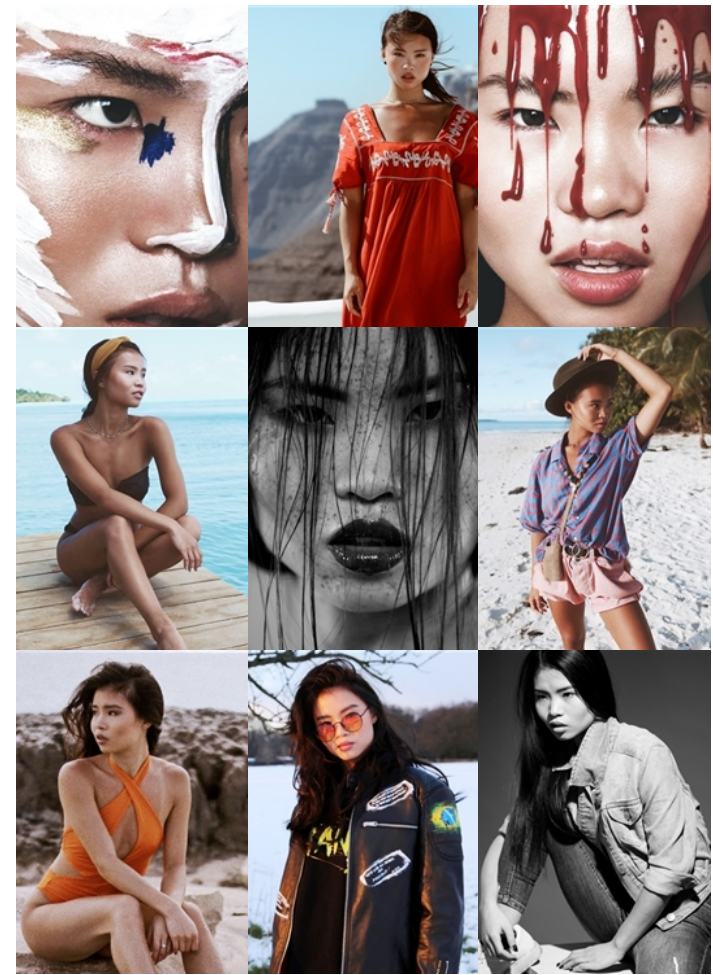

sandrareynolds

height: 5'1" bust: 32a waist: 24" hips: 34"  
dress: 6 shoe: 4 hair: drk brown eyes: brown

[www.sandrareynolds.co.uk](http://www.sandrareynolds.co.uk)

Amadeus House, 27b Floral Street, London WC2E 9DP Tel: 020 7387 5858  
Bacon House, 35 St Georges Street, Norwich NR3 1DA Tel: 01603 623 842