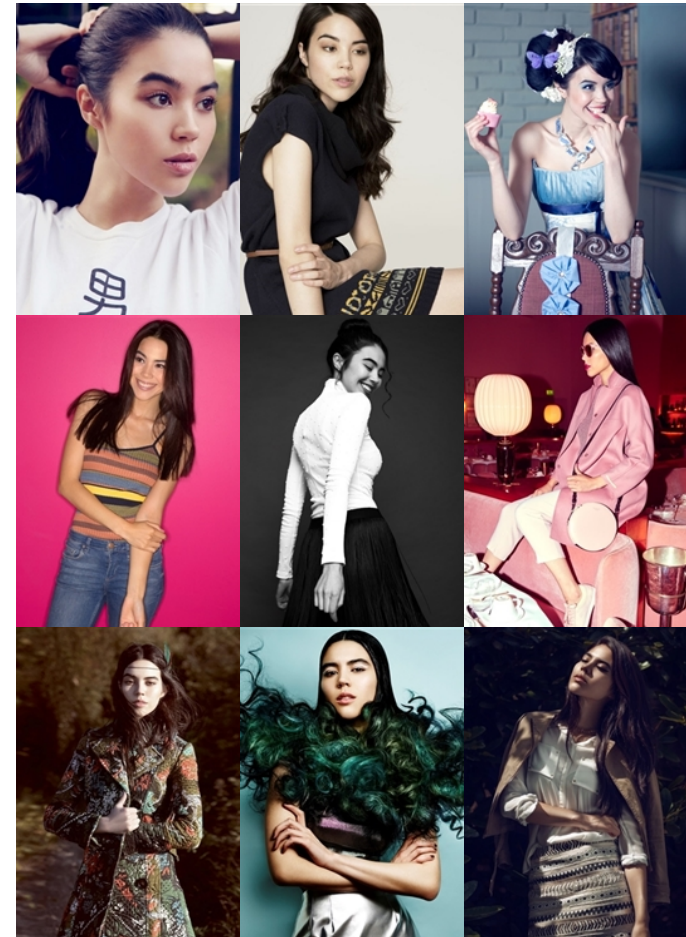

height: 5'6" bust: 32b/c waist: 26" hips: 34"
dress: 8 shoe: 6 hair: black eyes: brown

www.sandrareynolds.co.uk

Amadeus House, 27b Floral Street, London WC2E 9DP Tel: 020 7387 5858
Bacon House, 35 St Georges Street, Norwich NR3 1DA Tel: 01603 623 842