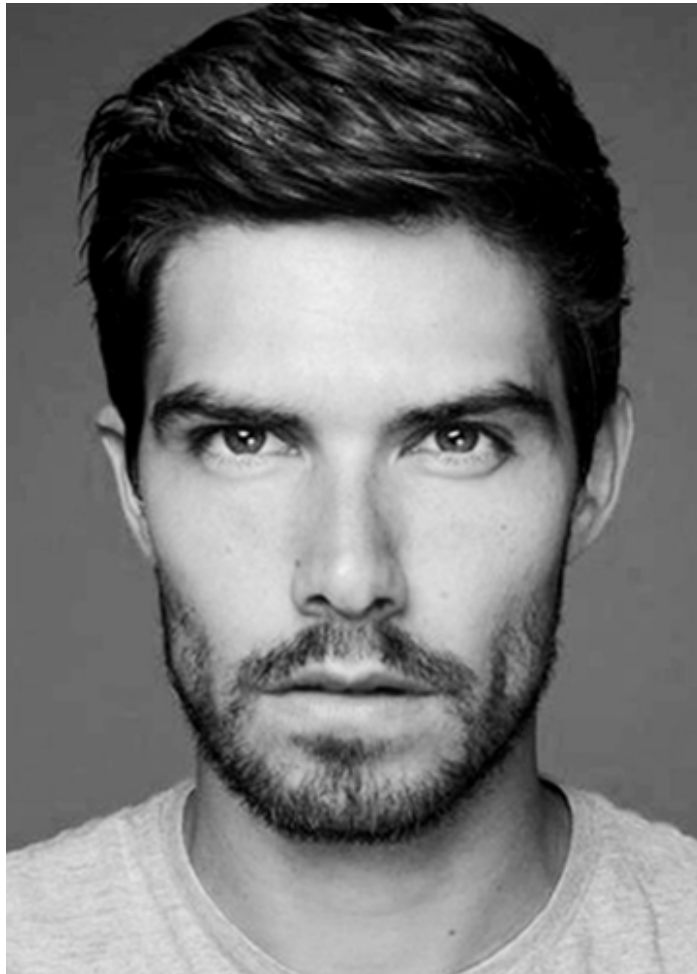

sandrareynolds

jack green

www.sandrareynolds.co.uk

Amadeus House, 27b Floral Street, London WC2E 9DP Tel: 020 7387 5858
Bacon House, 35 St Georges Street, Norwich NR3 1DA Tel: 01603 623 842

sandrareynolds

height: 6'0" chest: 38" waist: 31" inseam: 32"
collar: 15 shoe: 10 hair: drk brown eyes: hazel

www.sandrareynolds.co.uk

Amadeus House, 27b Floral Street, London WC2E 9DP Tel: 020 7387 5858
Bacon House, 35 St Georges Street, Norwich NR3 1DA Tel: 01603 623 842