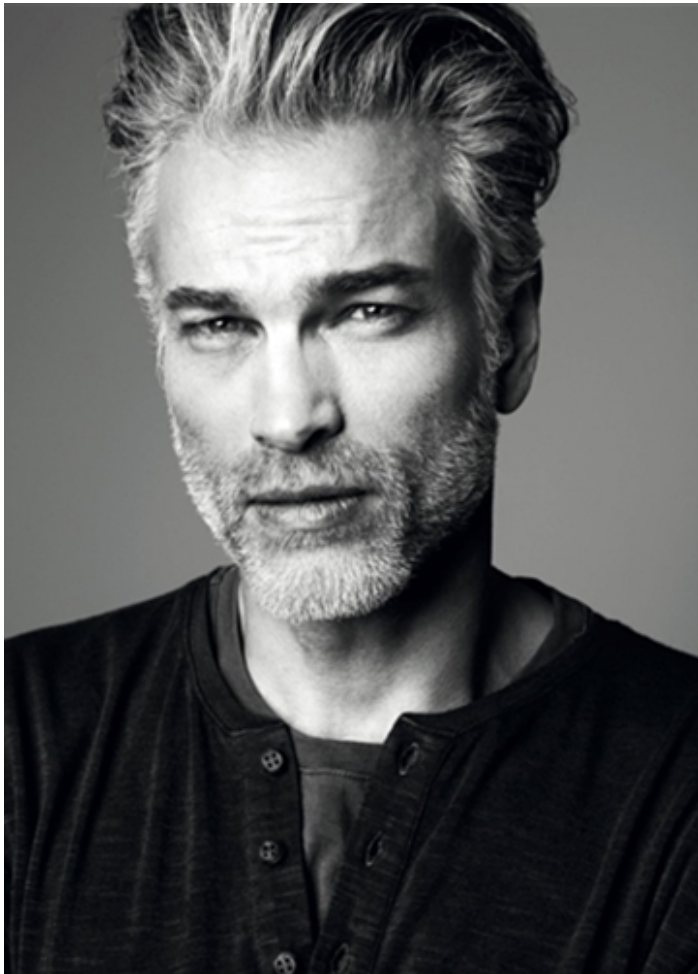

sandrareynolds

hugo woddis

www.sandrareynolds.co.uk

Amadeus House, 27b Floral Street, London WC2E 9DP Tel: 020 7387 5858
Bacon House, 35 St Georges Street, Norwich NR3 1DA Tel: 01603 623 842

sandrareynolds