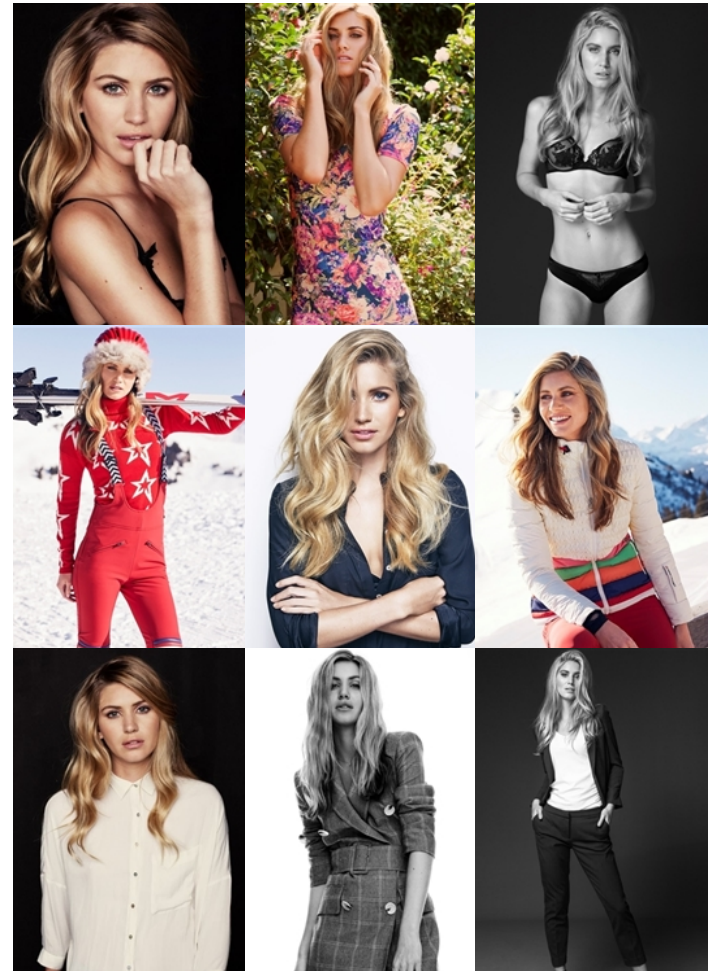

height: 5'9" bust: 32b waist: 26" hips: 36"
dress: 8-10 shoe: 7 hair: blonde eyes: blue/green

www.sandrareynolds.co.uk

Amadeus House, 27b Floral Street, London WC2E 9DP Tel: 020 7387 5858
Bacon House, 35 St Georges Street, Norwich NR3 1DA Tel: 01603 623 842