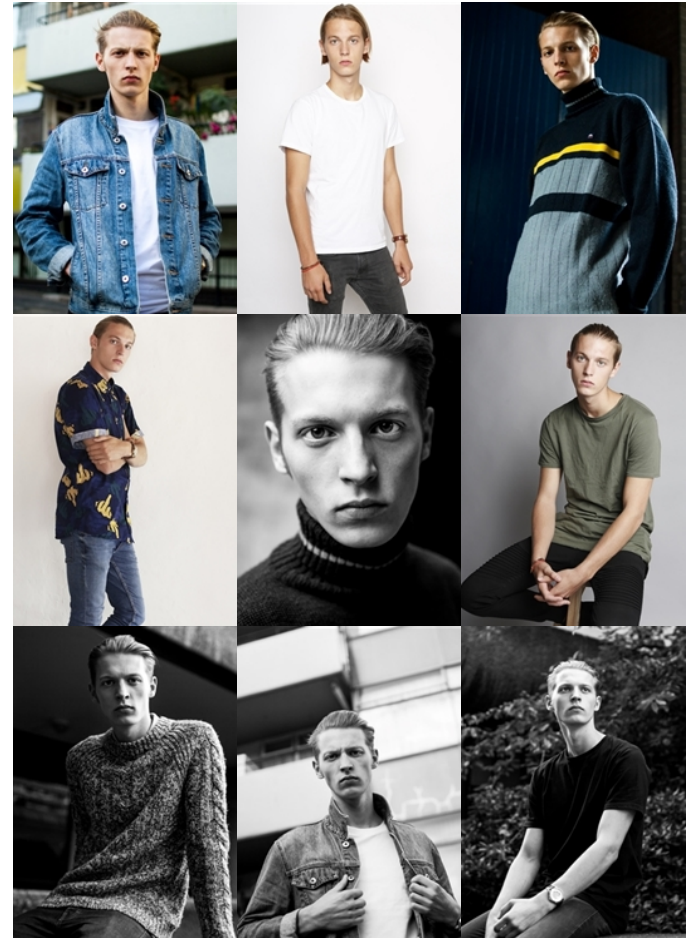

sandrareynolds

harry w

www.sandrareynolds.co.uk

Amadeus House, 27b Floral Street, London WC2E 9DP Tel: 020 7387 5858
Bacon House, 35 St Georges Street, Norwich NR3 1DA Tel: 01603 623 842

sandrareynolds

height: 6'0" chest: 34" waist: 27" inseam: 34"
collar: 15" shoe: 9 hair: blonde eyes: green