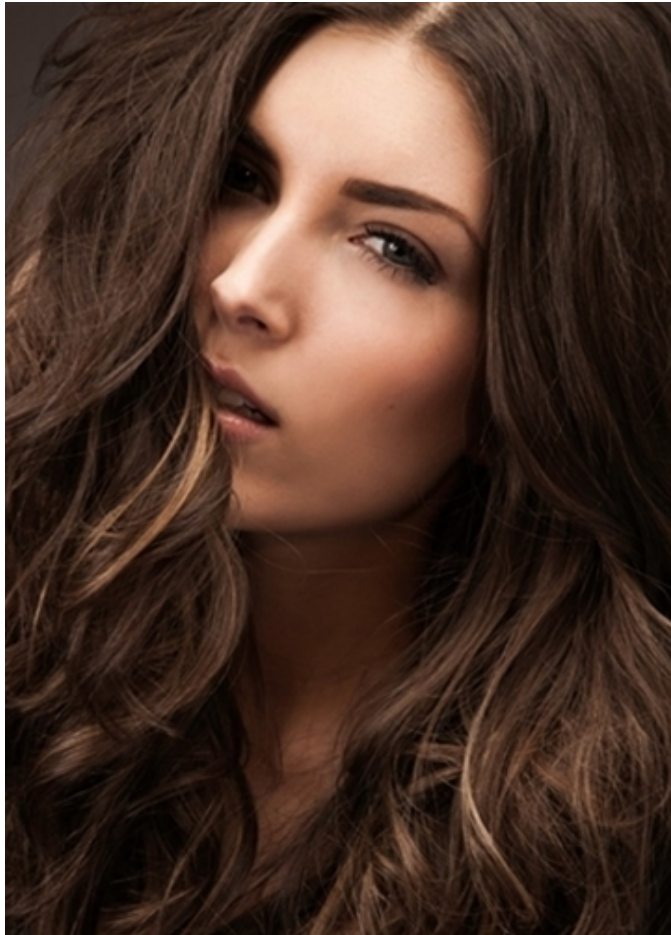

sandrareynolds

hannah devane

www.sandrareynolds.co.uk

Amadeus House, 27b Floral Street, London WC2E 9DP Tel: 020 7387 5858
Bacon House, 35 St Georges Street, Norwich NR3 1DA Tel: 01603 623 842

sandrareynolds