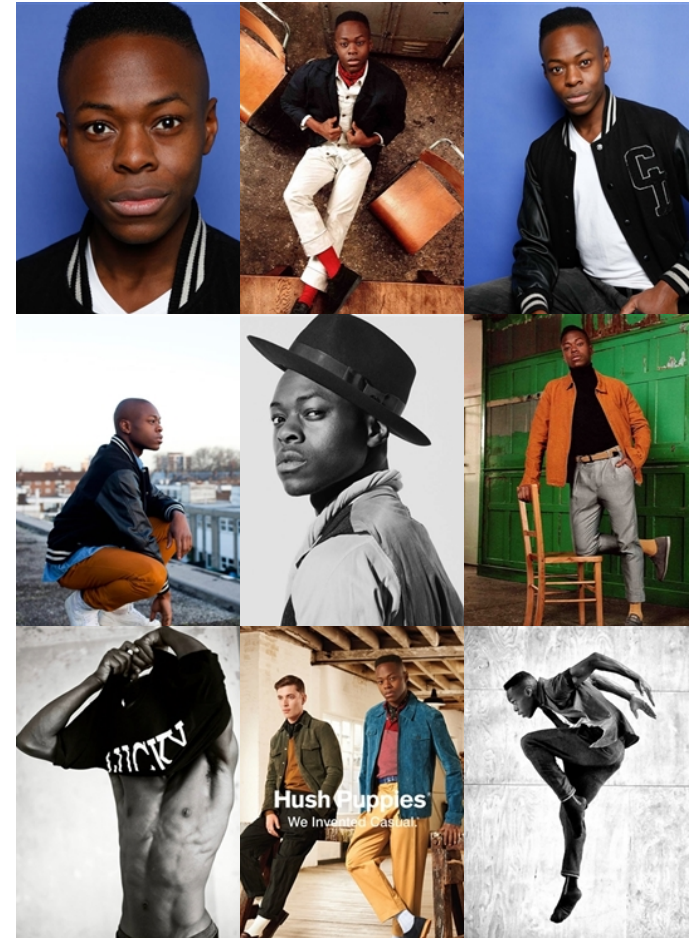

sandrareynolds

durassie kianguu

www.sandrareynolds.co.uk

Amadeus House, 27b Floral Street, London WC2E 9DP Tel: 020 7387 5858
Bacon House, 35 St Georges Street, Norwich NR3 1DA Tel: 01603 623 842

sandrareynolds

height: 5'9" chest: 36" waist: 30" inseam: 31"
collar: 15" shoe: 9 hair: black eyes: brown

www.sandrareynolds.co.uk

Amadeus House, 27b Floral Street, London WC2E 9DP Tel: 020 7387 5858
Bacon House, 35 St Georges Street, Norwich NR3 1DA Tel: 01603 623 842