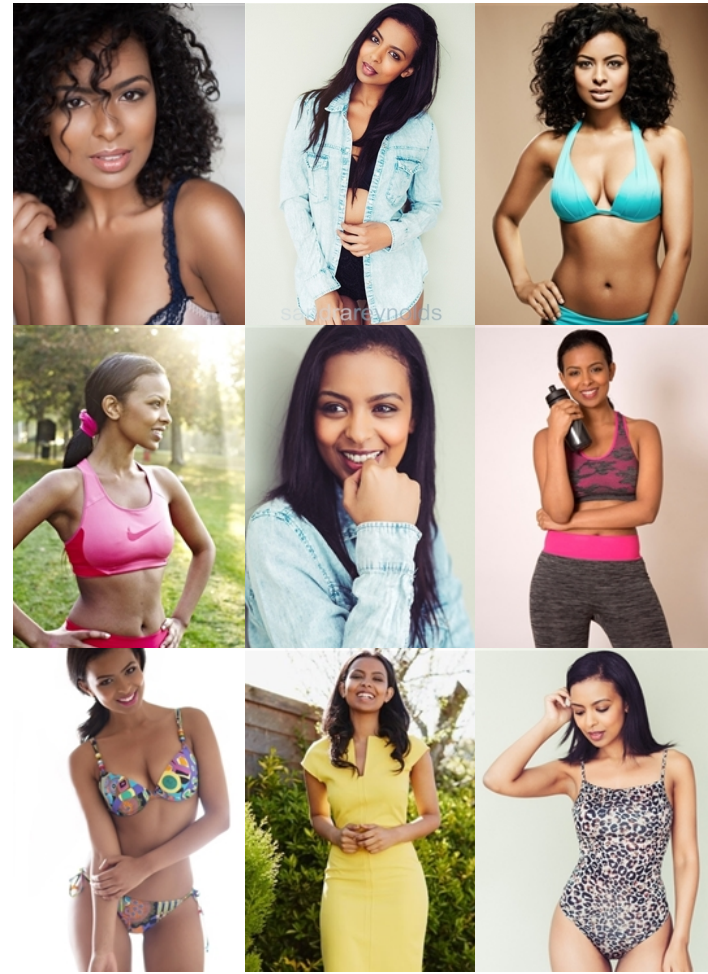

sandrareynolds

height: 5'7" bust: 32c waist: 24" hips: 35"  
dress: 8 shoe: 5-6 hair: black eyes: dk. brown

[www.sandrareynolds.co.uk](http://www.sandrareynolds.co.uk)

Amadeus House, 27b Floral Street, London WC2E 9DP Tel: 020 7387 5858  
Bacon House, 35 St Georges Street, Norwich NR3 1DA Tel: 01603 623 842