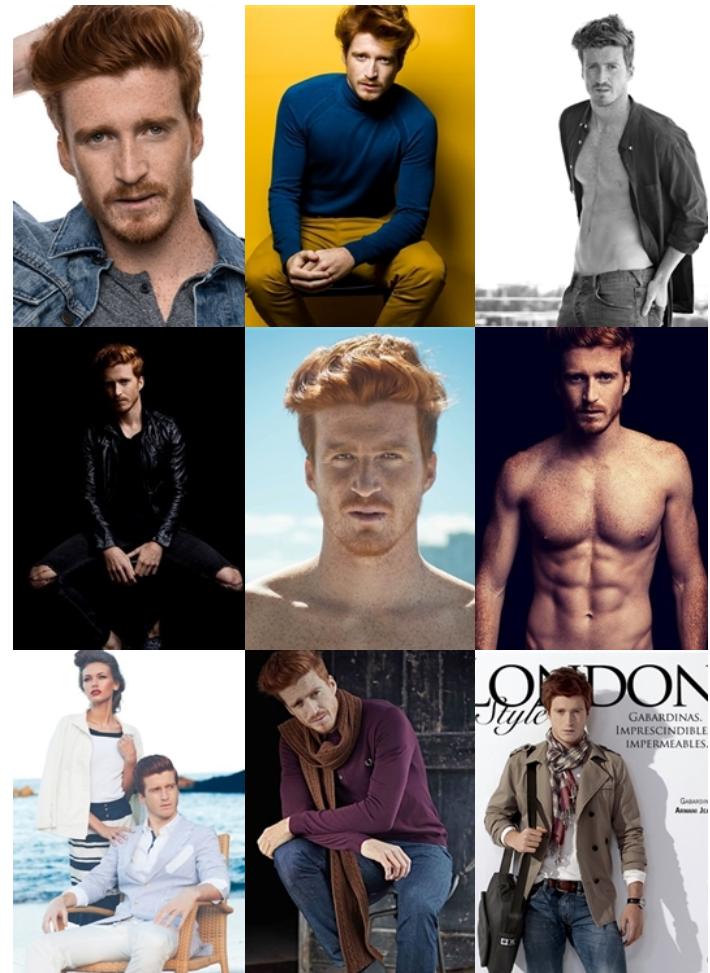

sandrareynolds

carlos cardenas

www.sandrareynolds.co.uk

Amadeus House, 27b Floral Street, London WC2E 9DP Tel: 020 7387 5858
Bacon House, 35 St Georges Street, Norwich NR3 1DA Tel: 01603 623 842

sandrareynolds

height: 6'2" chest: 42" waist: 32" inseam: 32"
collar: 15 shoe: 11-12 hair: red eyes: green/blue

www.sandrareynolds.co.uk

Amadeus House, 27b Floral Street, London WC2E 9DP Tel: 020 7387 5858
Bacon House, 35 St Georges Street, Norwich NR3 1DA Tel: 01603 623 842