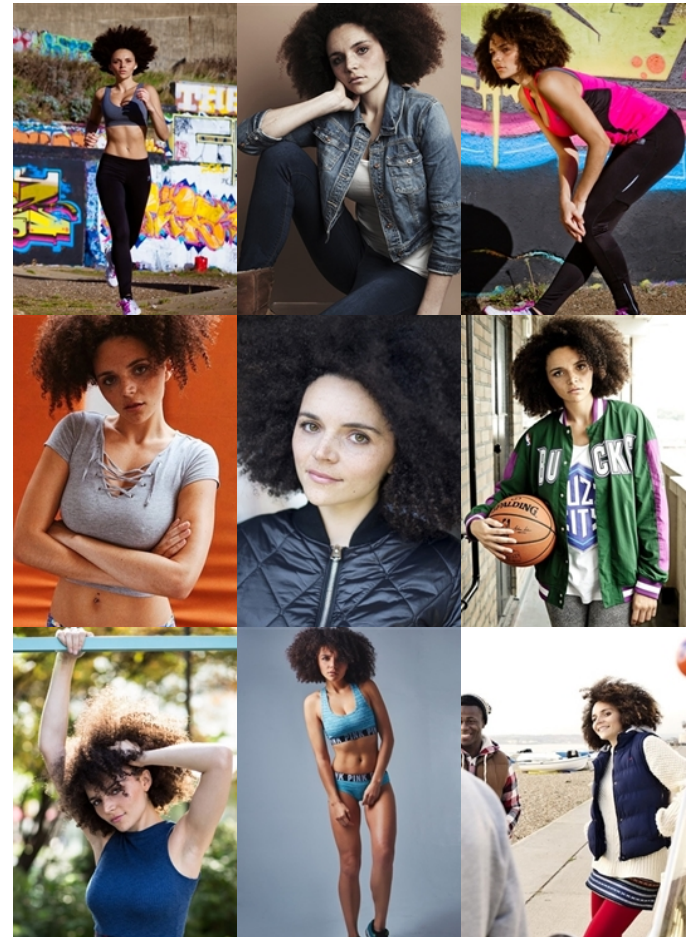

sandrareynolds

amy lynch

[www.sandrareynolds.co.uk](http://www.sandrareynolds.co.uk)

Amadeus House, 27b Floral Street, London WC2E 9DP Tel: 020 7387 5858  
Bacon House, 35 St Georges Street, Norwich NR3 1DA Tel: 01603 623 842

sandrareynolds

height: 5'10" bust: 34e waist: 26" hips: 36.5"  
dress: 8/10 shoe: 7-8 hair: brown eyes: hazel

[www.sandrareynolds.co.uk](http://www.sandrareynolds.co.uk)

Amadeus House, 27b Floral Street, London WC2E 9DP Tel: 020 7387 5858  
Bacon House, 35 St Georges Street, Norwich NR3 1DA Tel: 01603 623 842