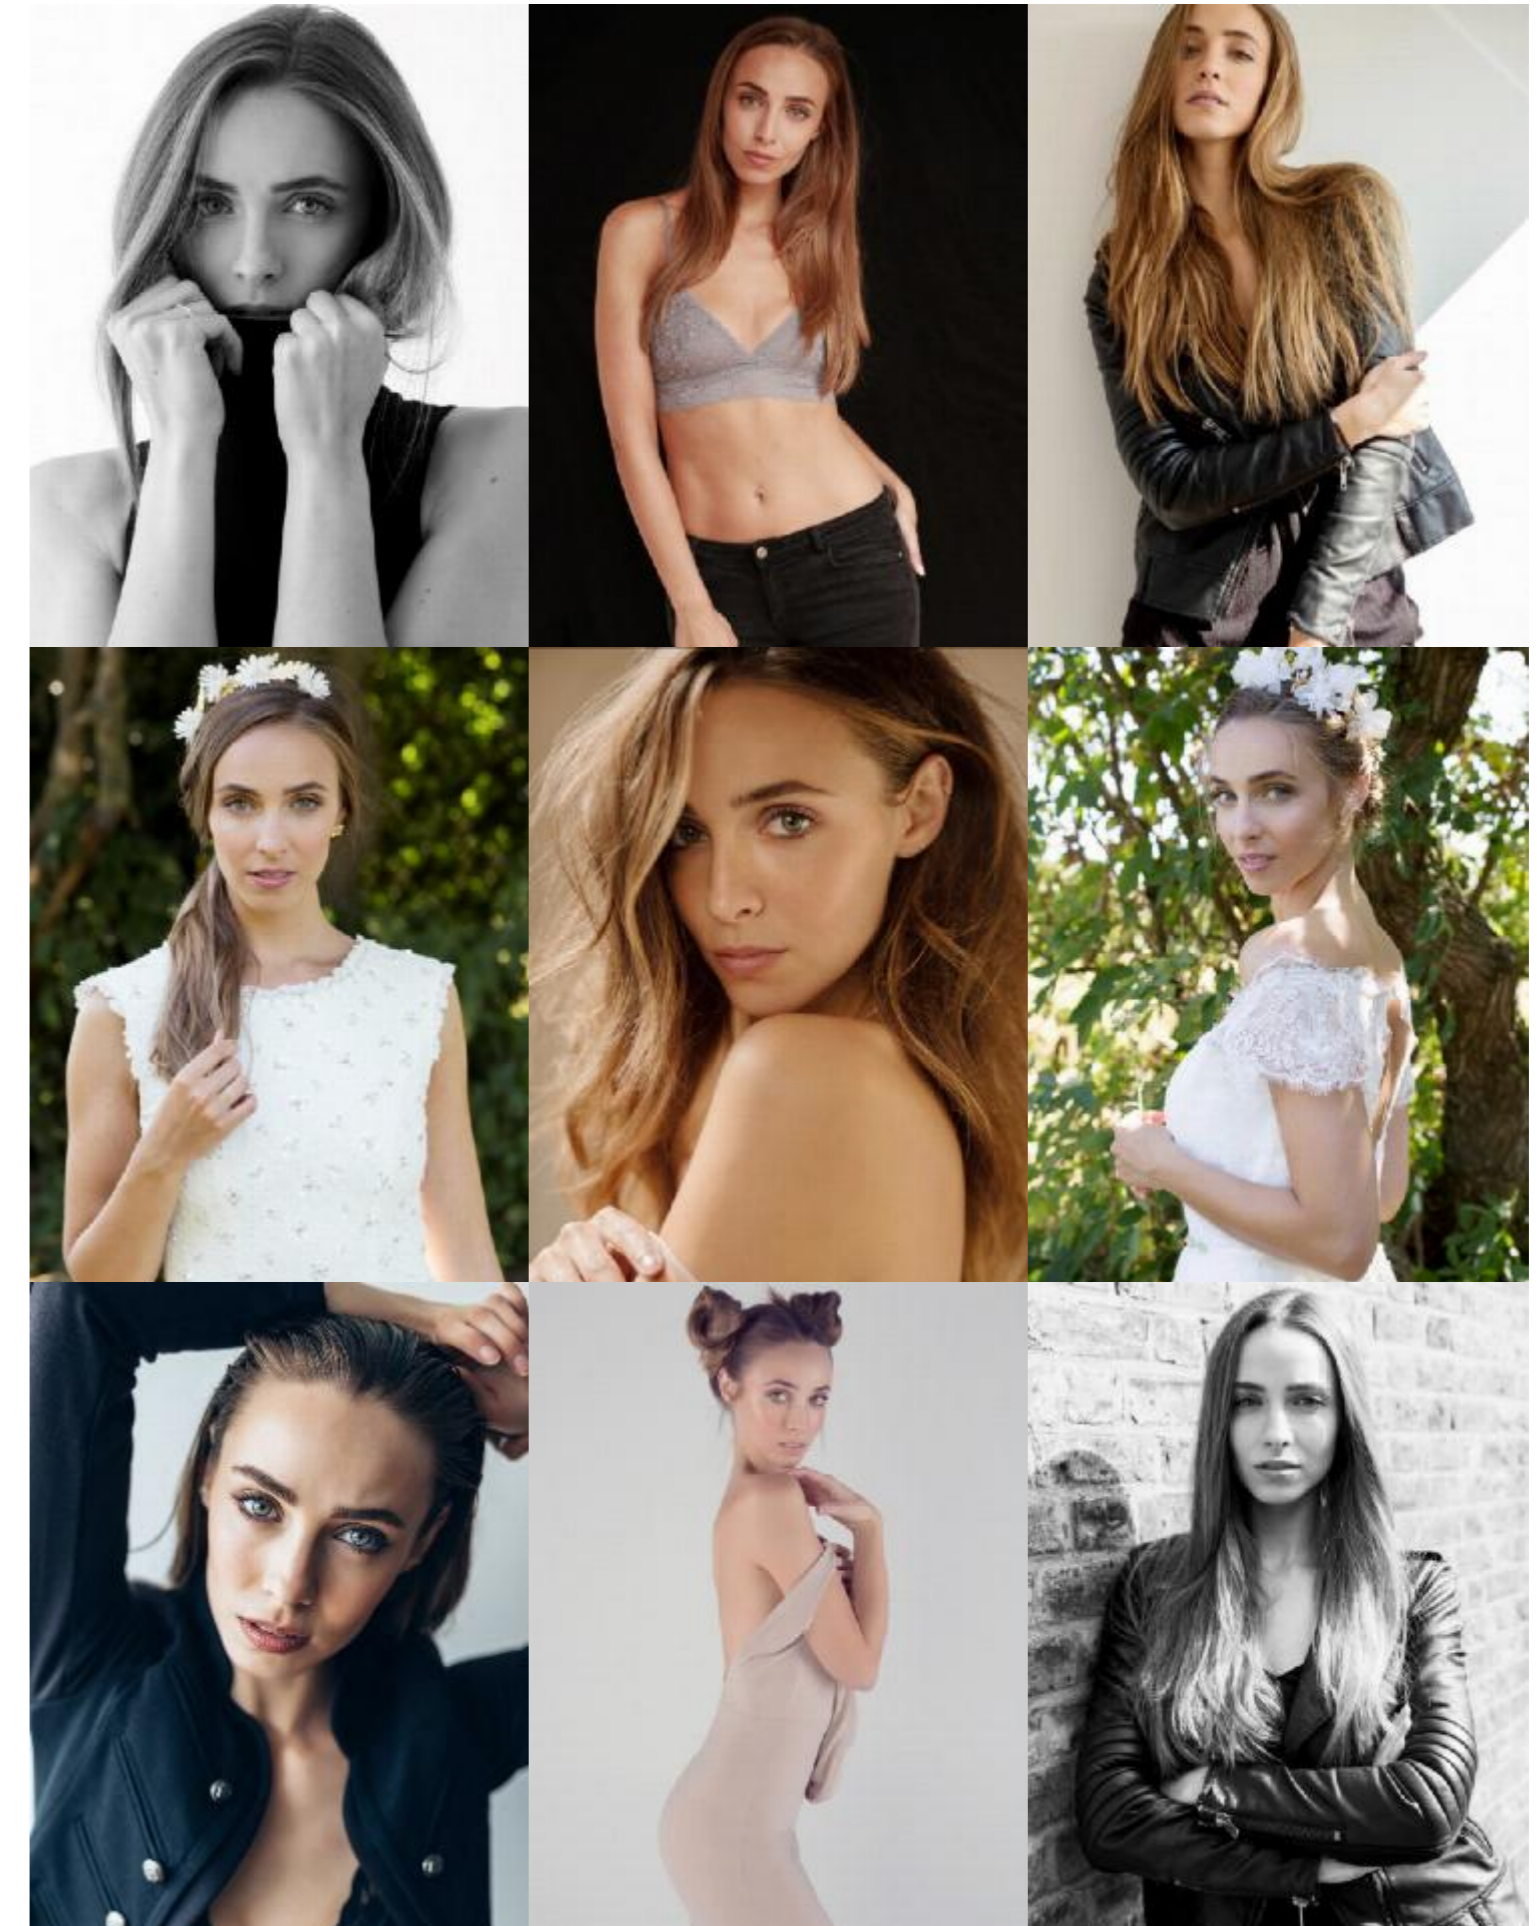

sandrareynolds

georgia moone

www.sandrareynolds.co.uk

sandrareynolds

height: 5'10" bust: 32C waist: 25" hips: 37"
dress: 10 shoe: 7 hair: fair/light brown eyes: green

020 7387 5858 | info@sandrareynolds.co.uk