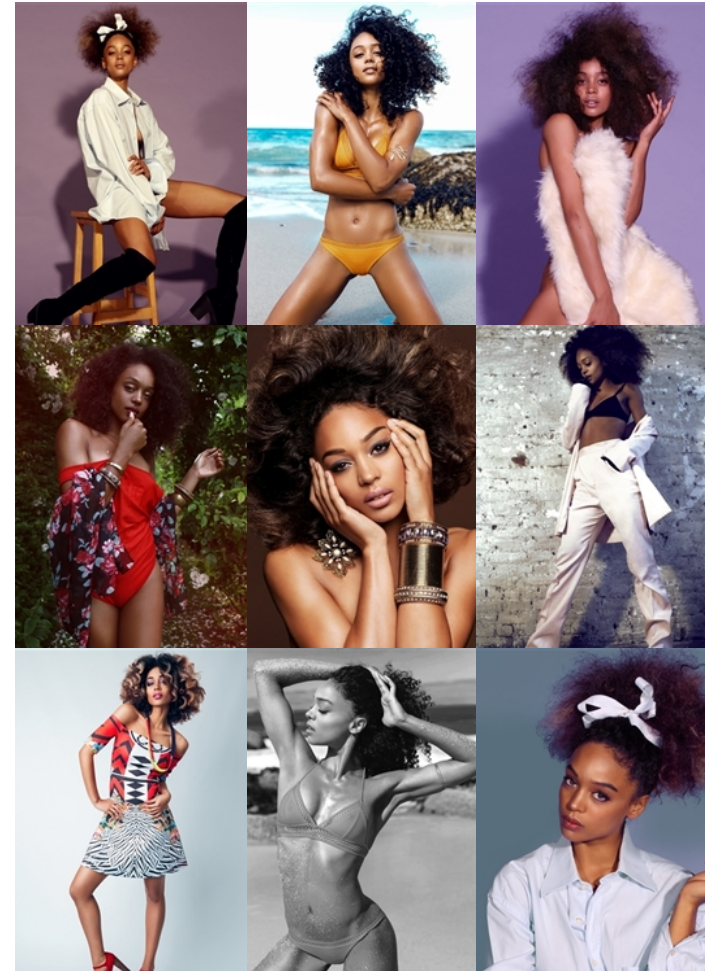

height: 5'7" bust: 34b waist: 24" hips: 35"
dress: 6-8 shoe: 6 hair: brown eyes: brown
www.sandrareynolds.co.uk

Amadeus House, 27b Floral Street, London WC2E 9DP Tel: 020 7387 5858
Bacon House, 35 St Georges Street, Norwich NR3 1DA Tel: 01603 623 842