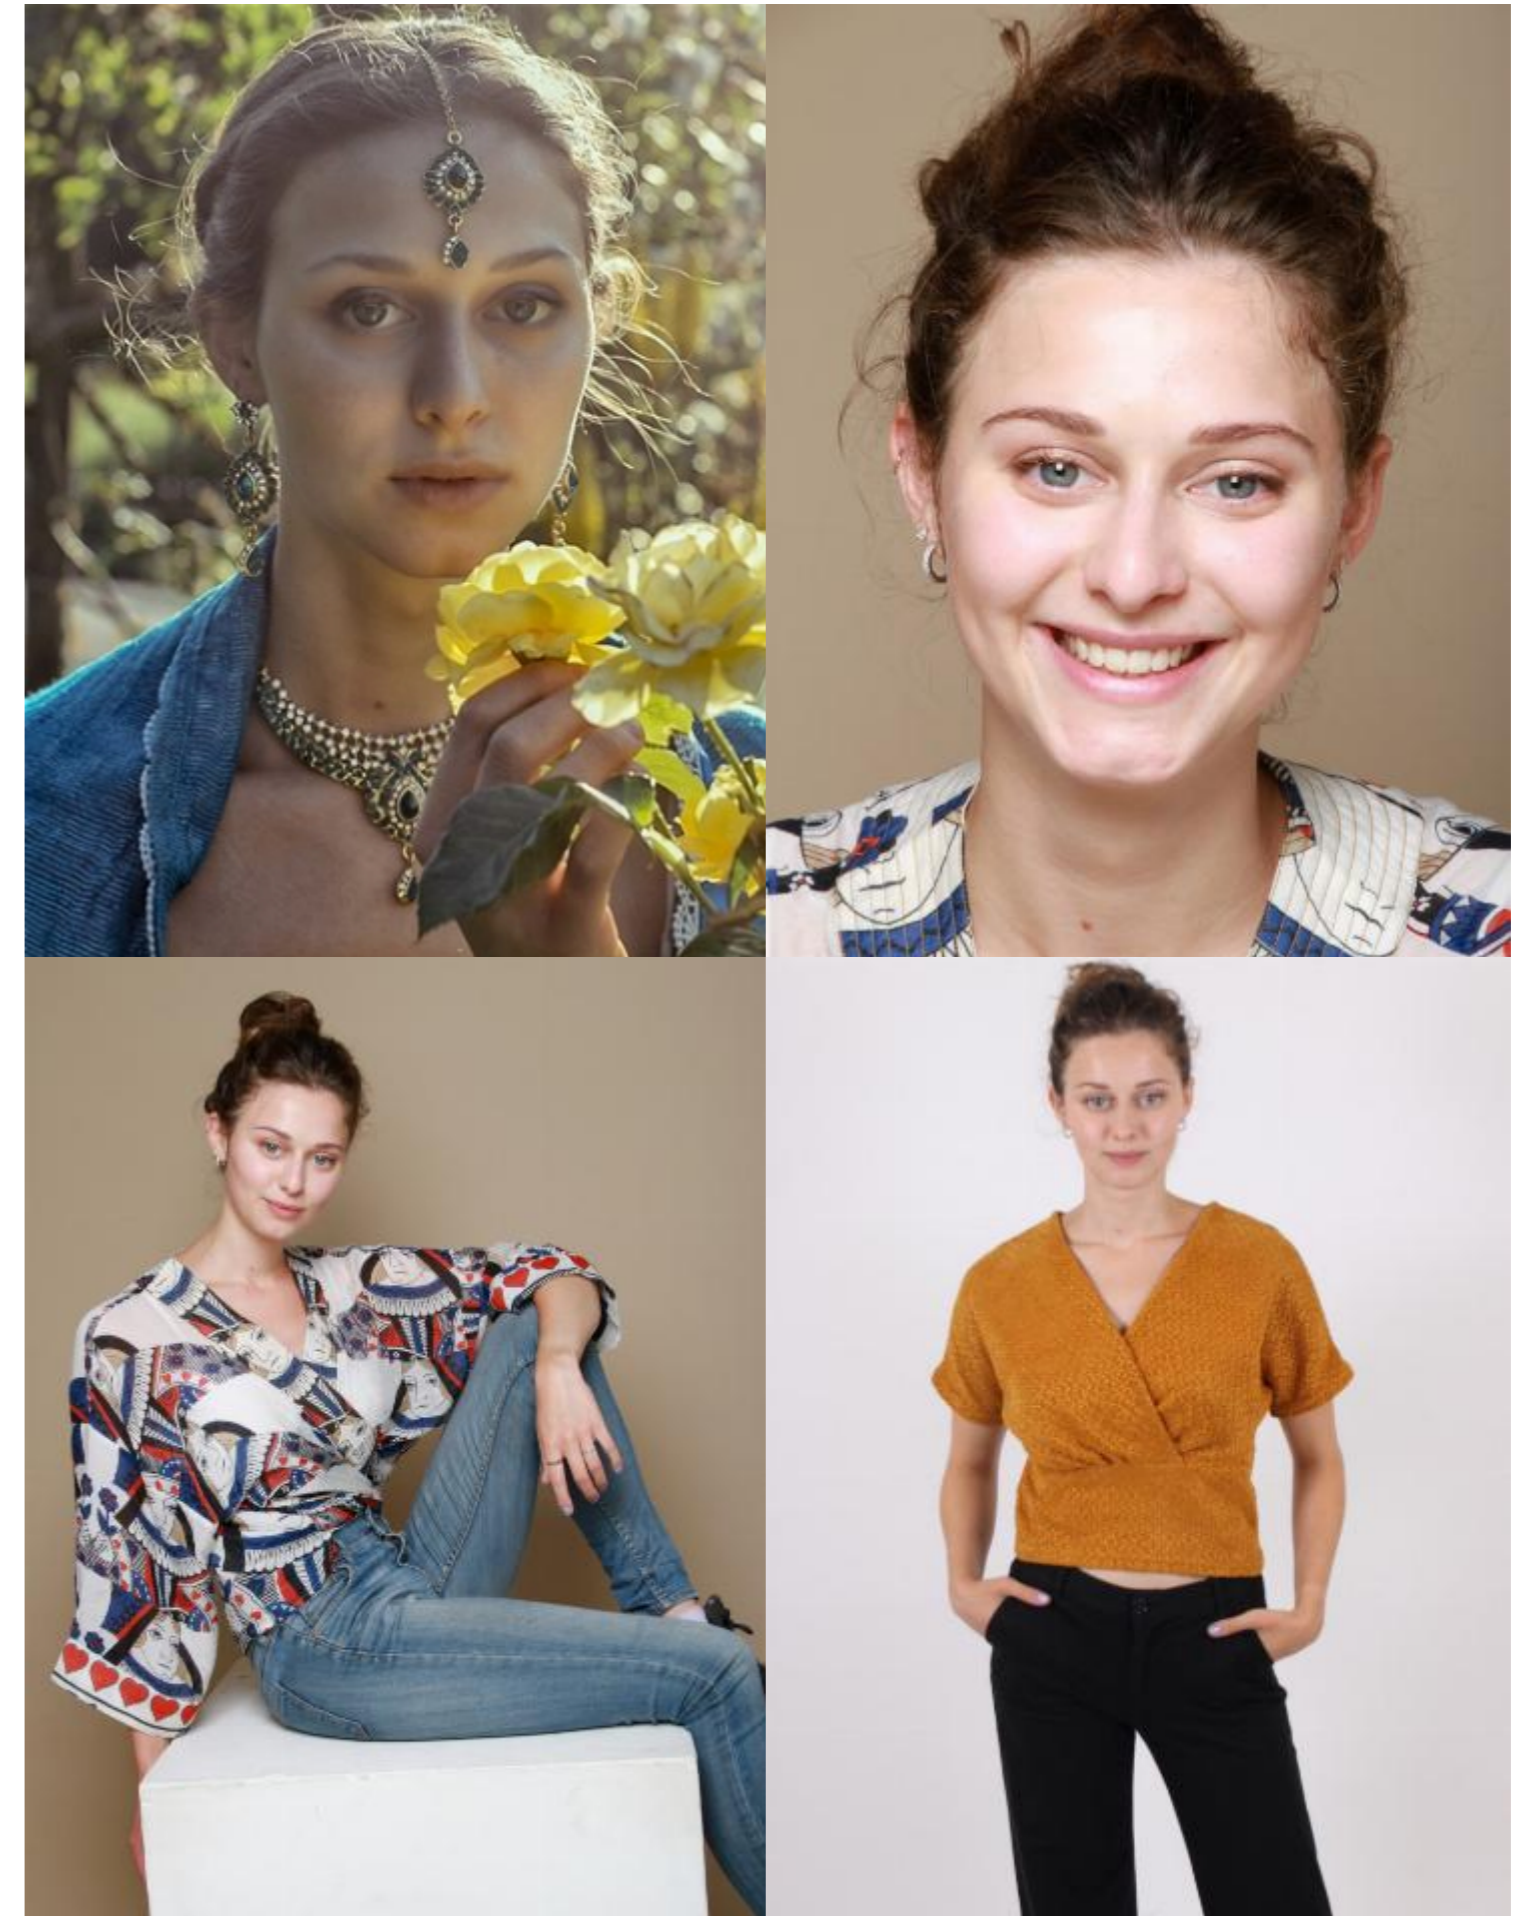

sandrareynolds

sophie gray

www.sandrareynolds.co.uk

sandrareynolds

height: 5'7" bust: 30D waist: 26" hips: 32"
dress: 6 shoe: N/A hair: dark brown/black eyes: blue

020 7387 5858 | info@sandrareynolds.co.uk