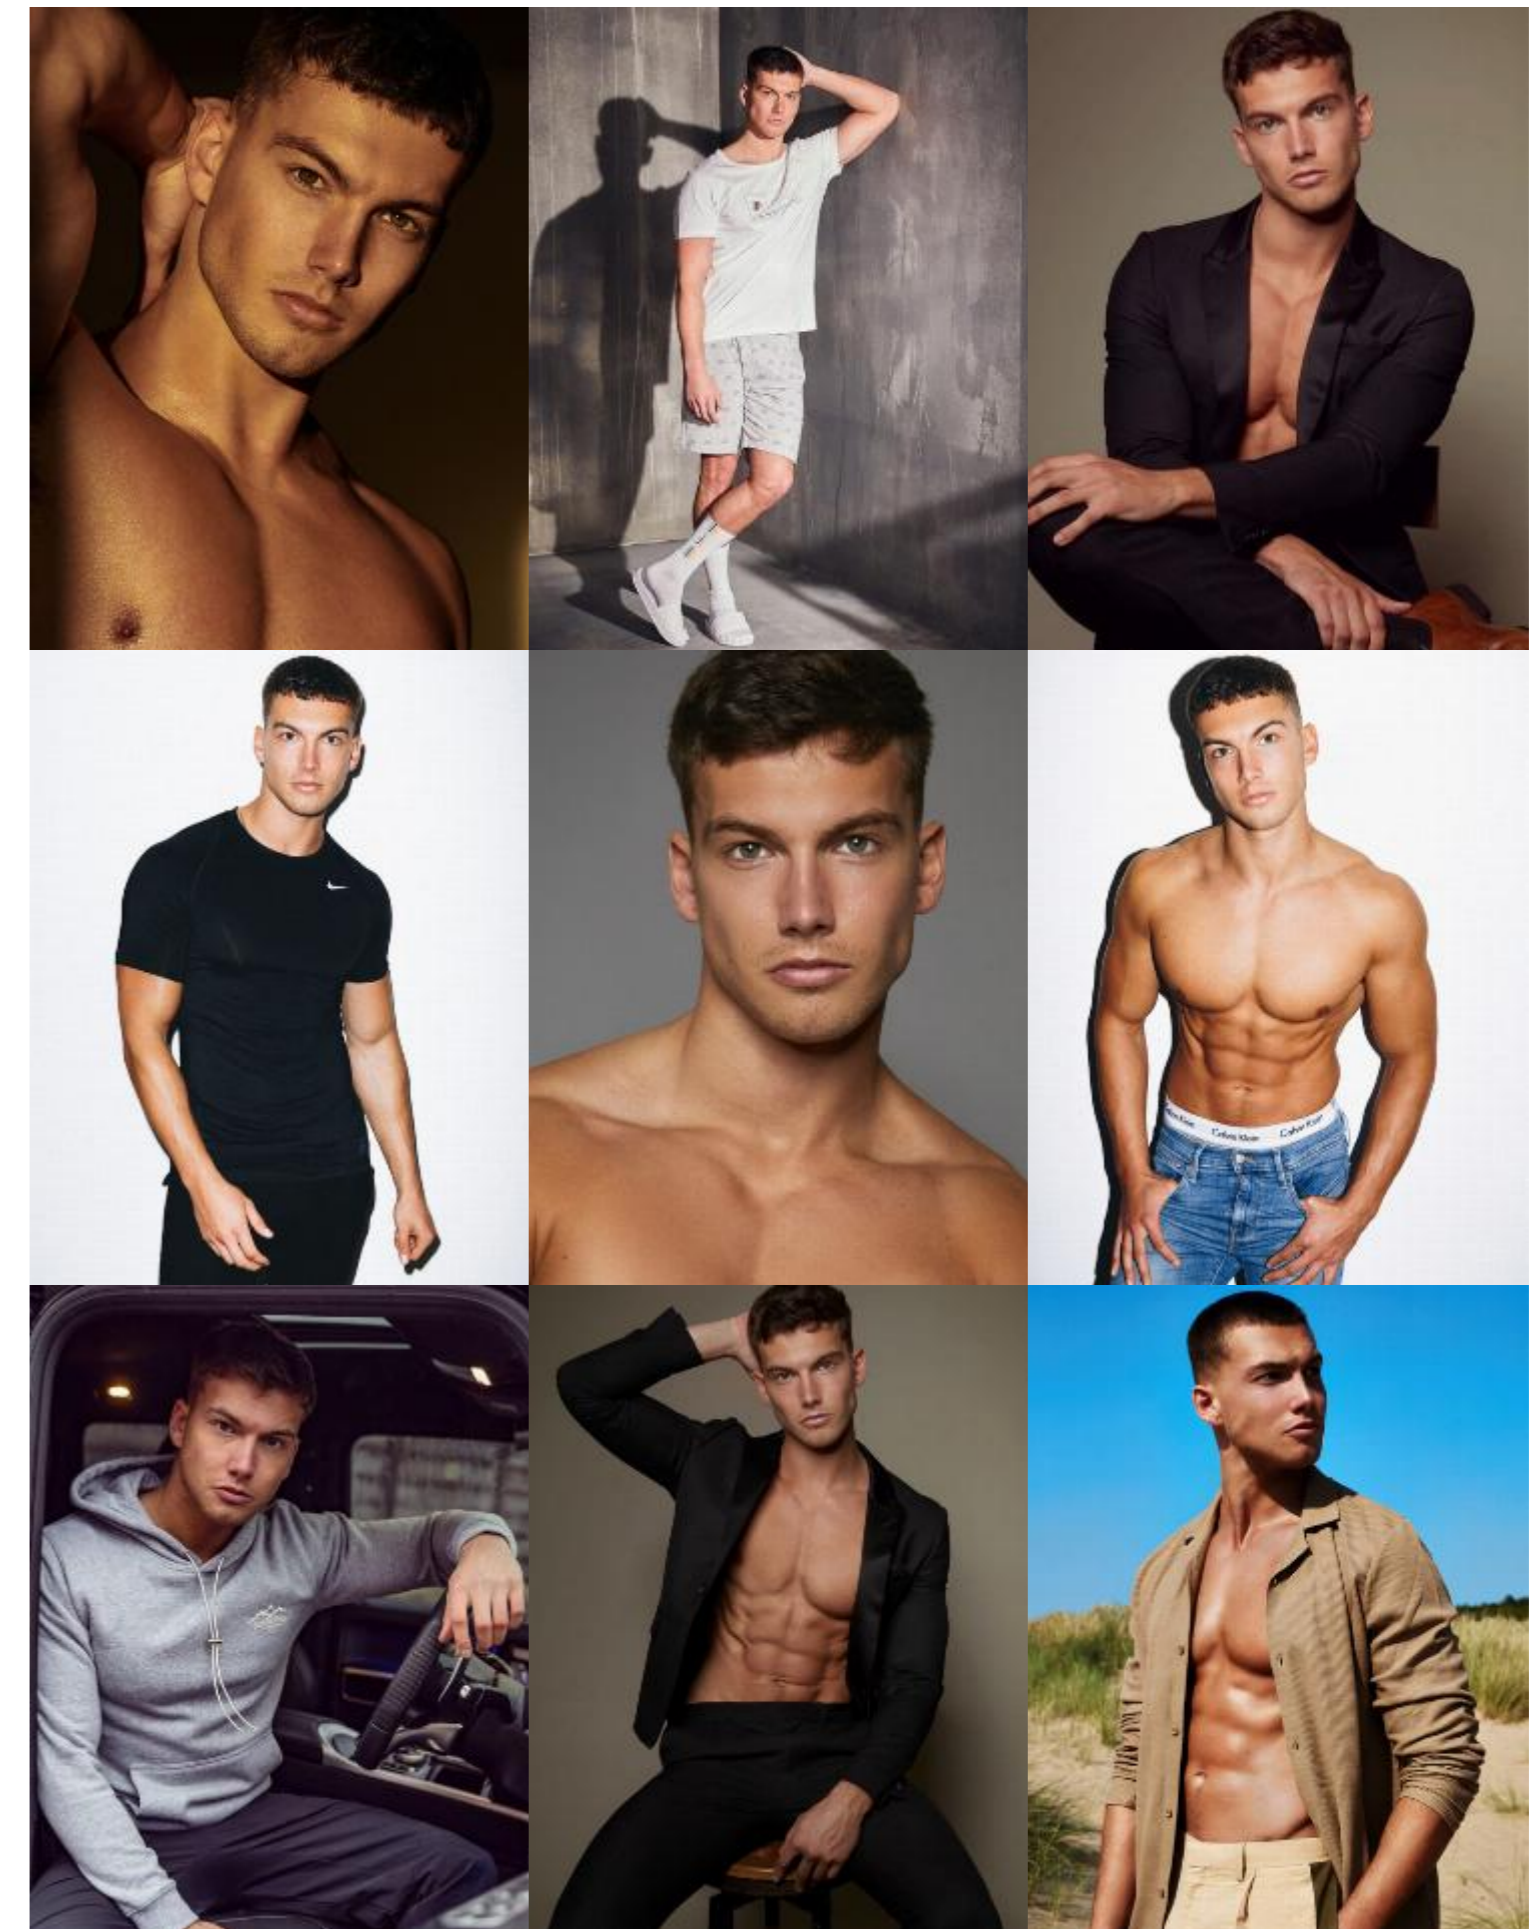

sandrareynolds

callum gorman

www.sandrareynolds.co.uk

sandrareynolds

height: 6'2" chest: 38" waist: 32" inseam: 30"
collar: 15" shoe: 9 hair: dark brown/black eyes: green

020 7387 5858 | info@sandrareynolds.co.uk