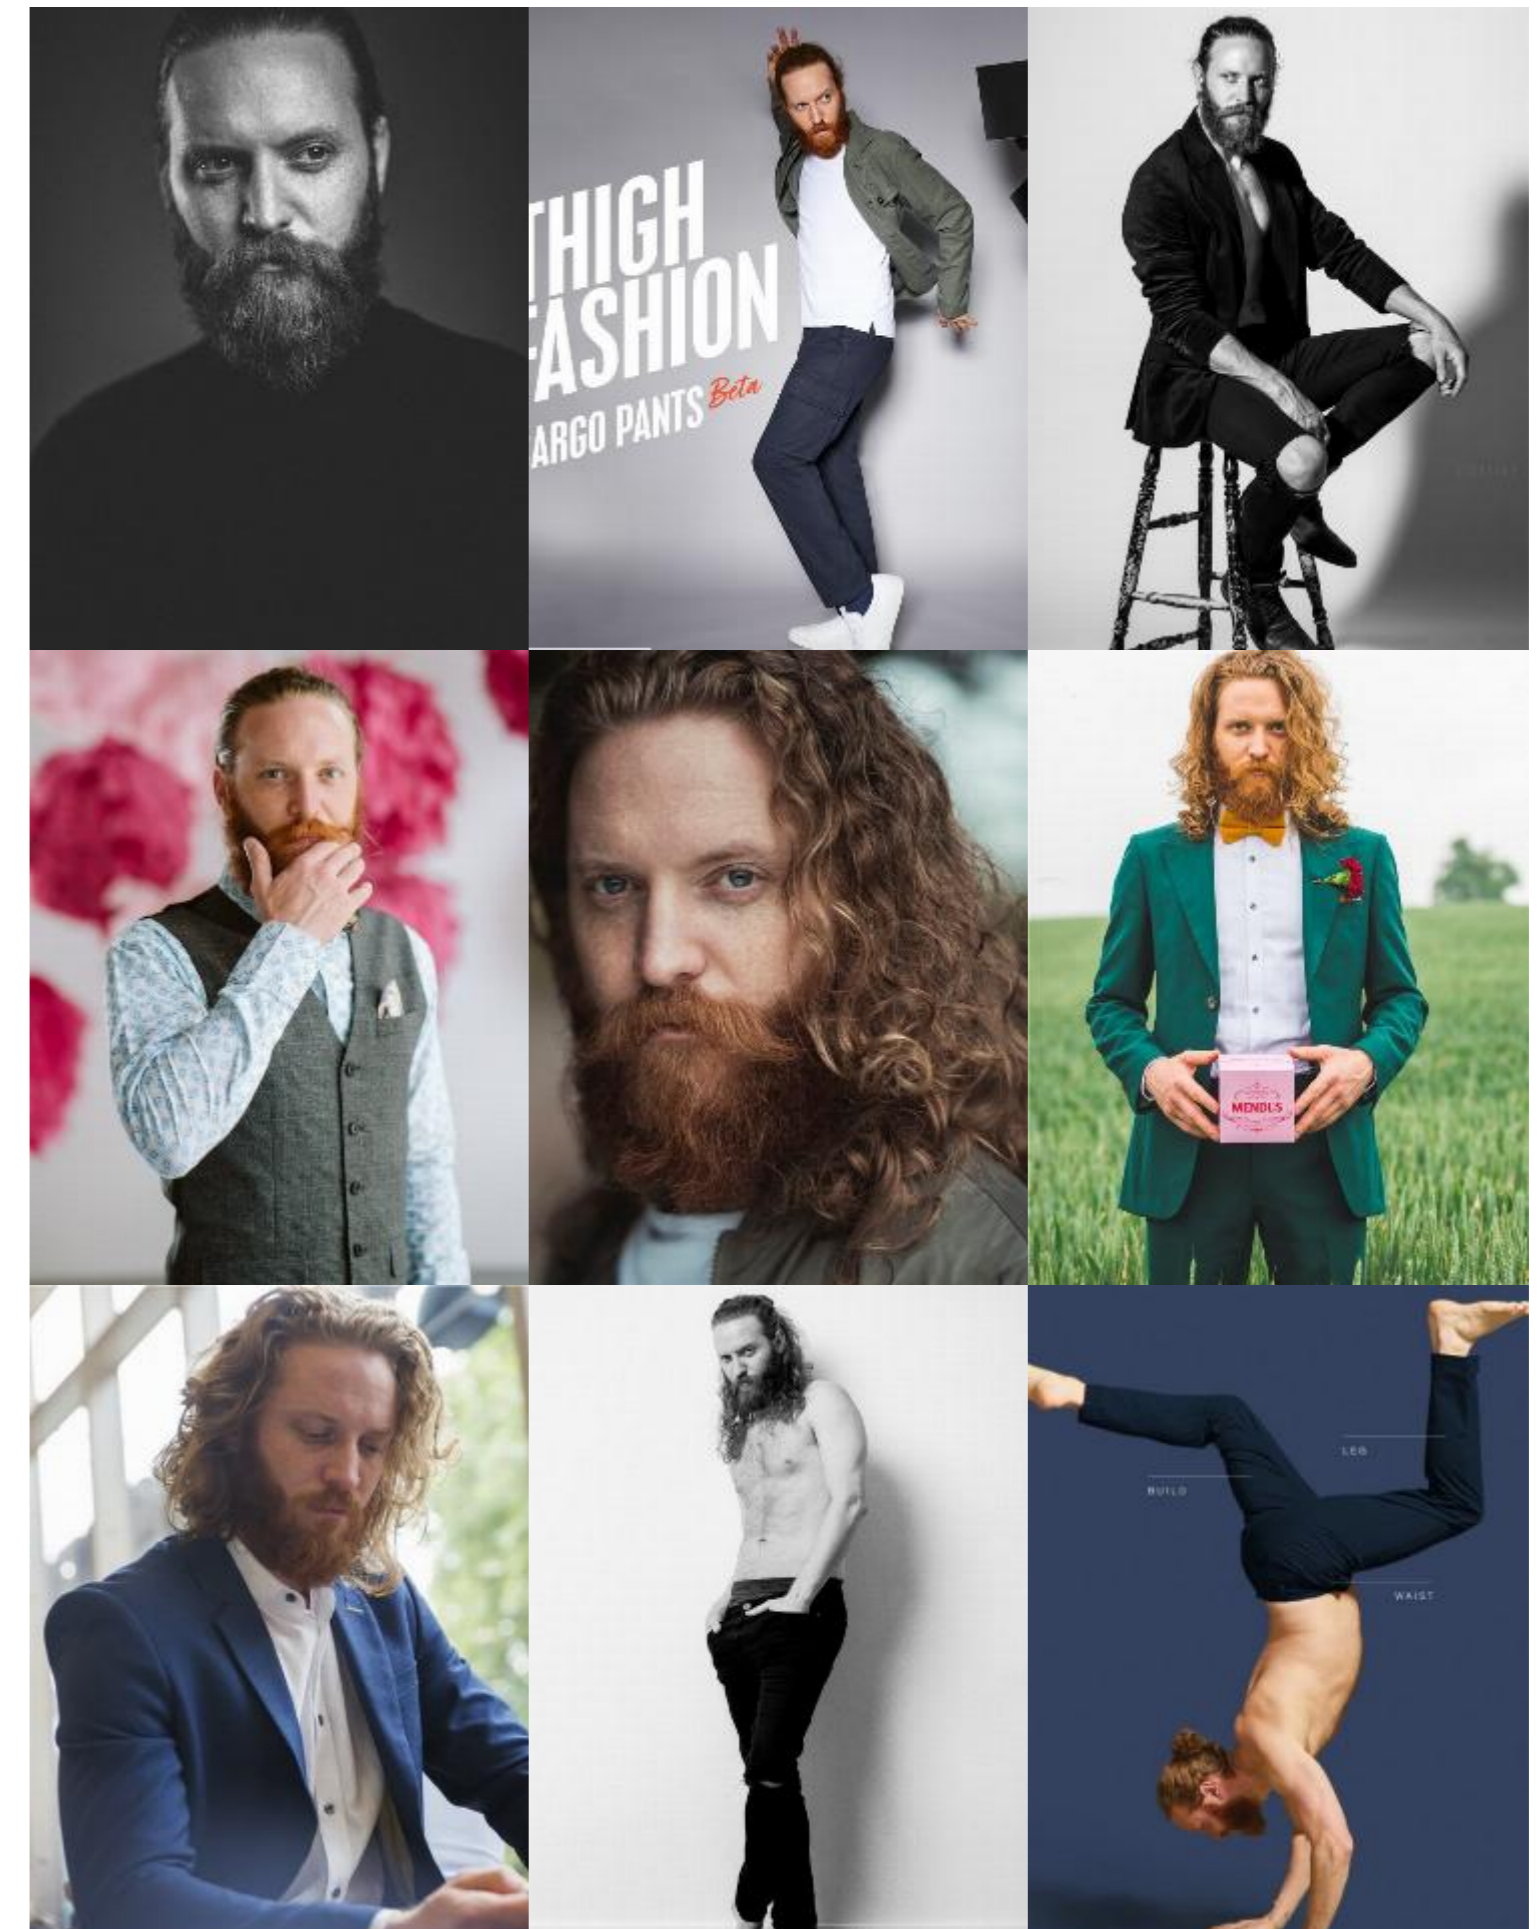

sandrareynolds

maxwell james clements

[www.sandrareynolds.co.uk](http://www.sandrareynolds.co.uk)

sandrareynolds

height: 6'0" chest: 38" waist: 33" inseam: 31"  
collar: 15" shoe: 9 hair: red eyes: blue

020 7387 5858 | [info@sandrareynolds.co.uk](mailto:info@sandrareynolds.co.uk)