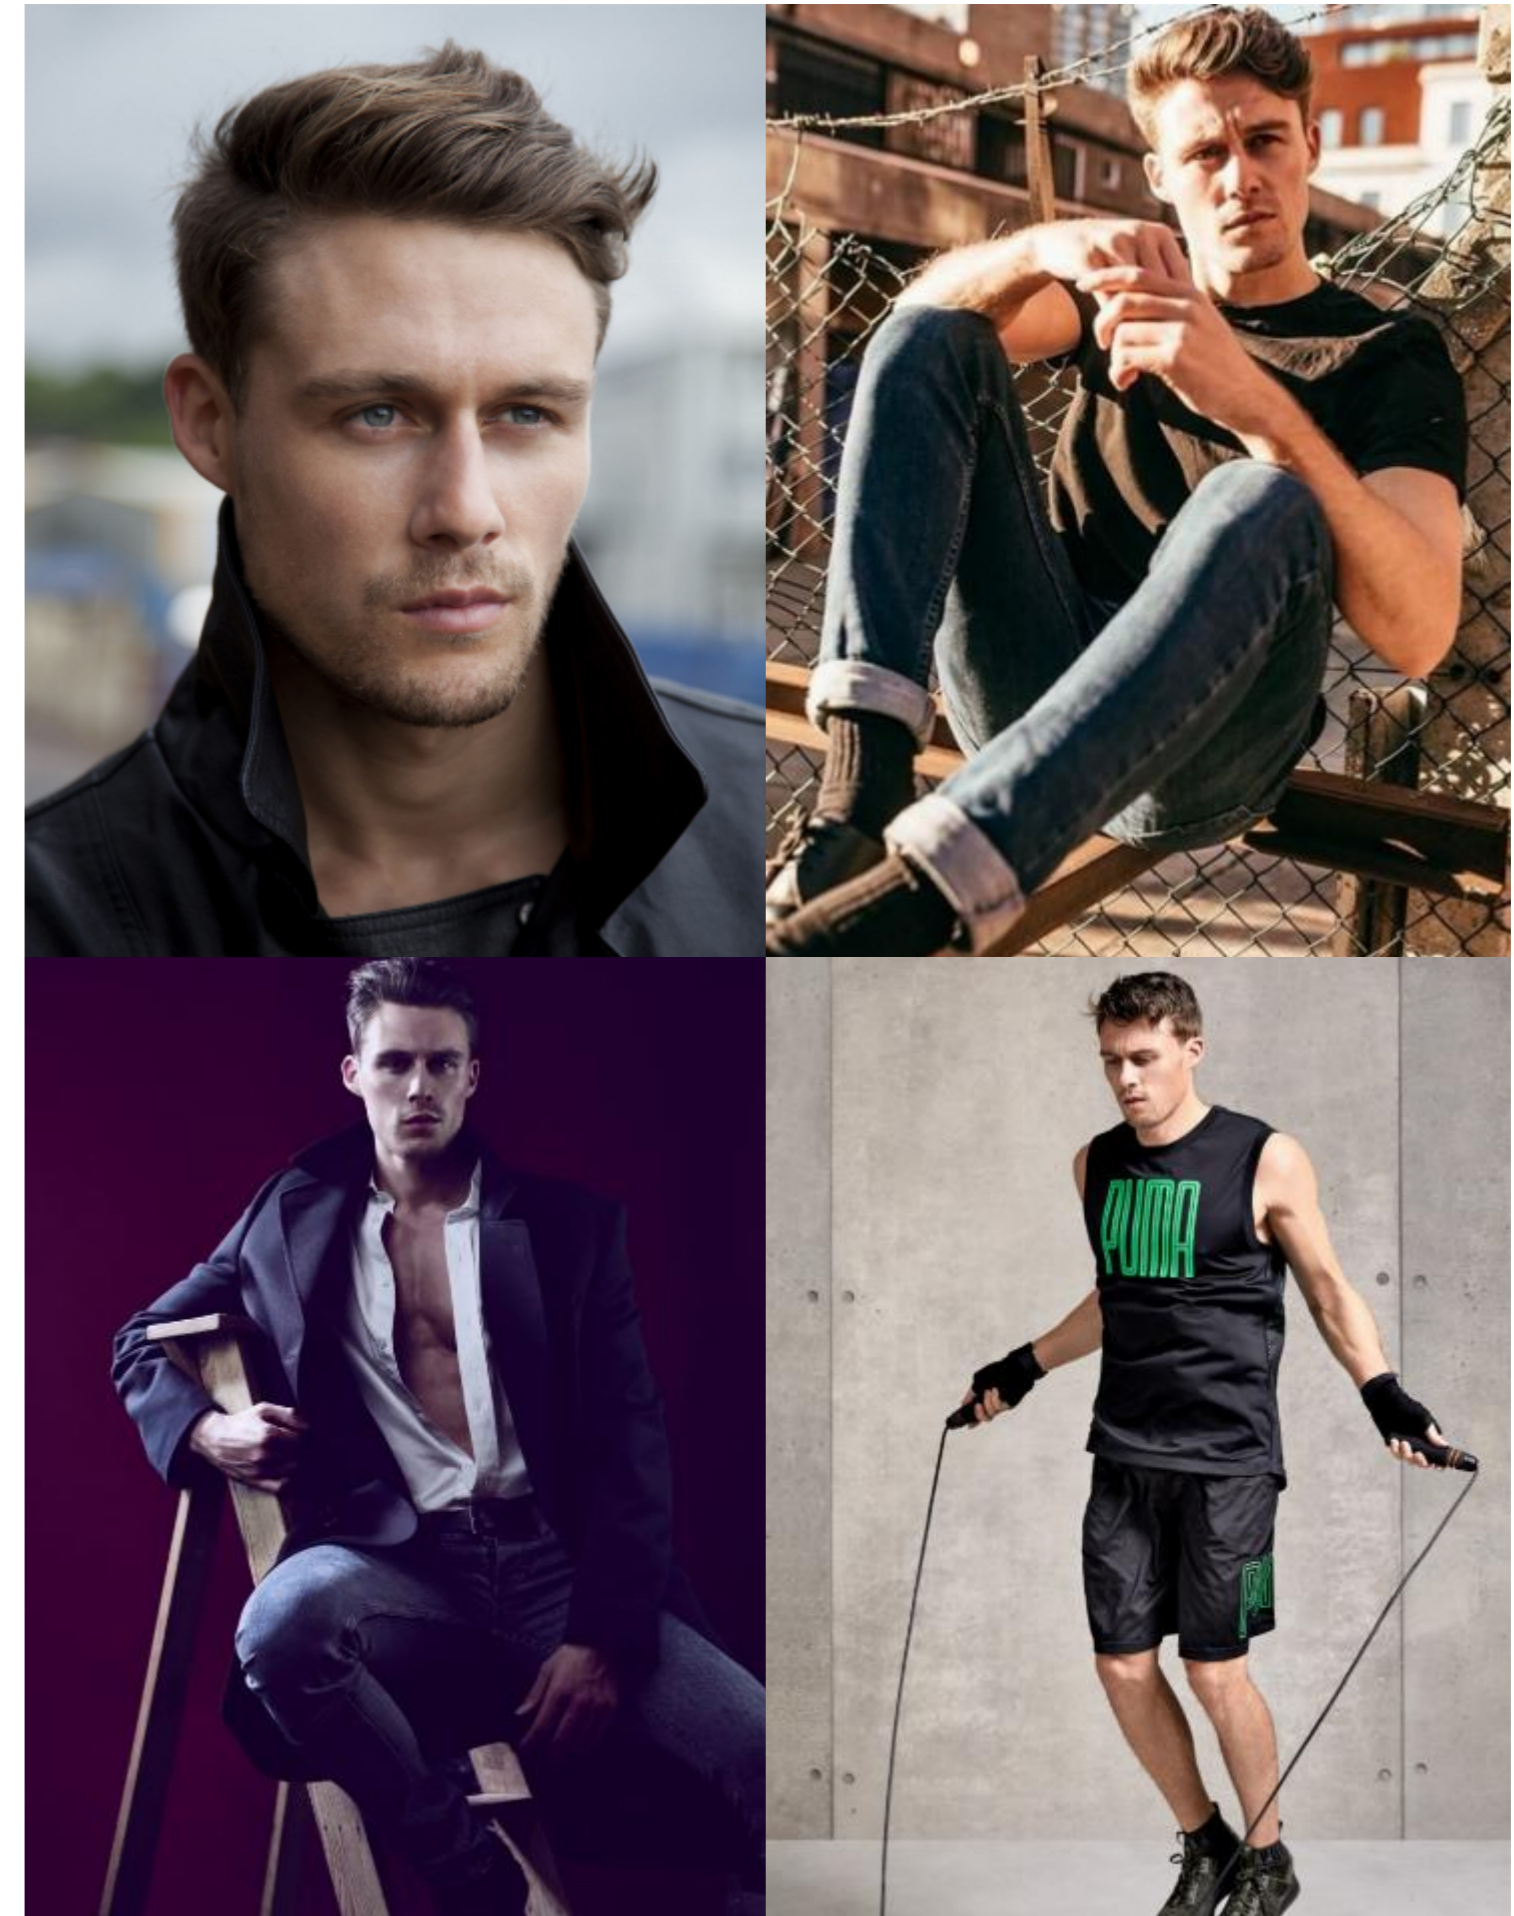

sandrareynolds

adam shepherd

www.sandrareynolds.co.uk

sandrareynolds

height: 5'11" chest: 38" waist: 32" inseam: 31"
collar: 16" shoe: 8 hair: fair/light brown eyes: blue

020 7387 5858 | info@sandrareynolds.co.uk