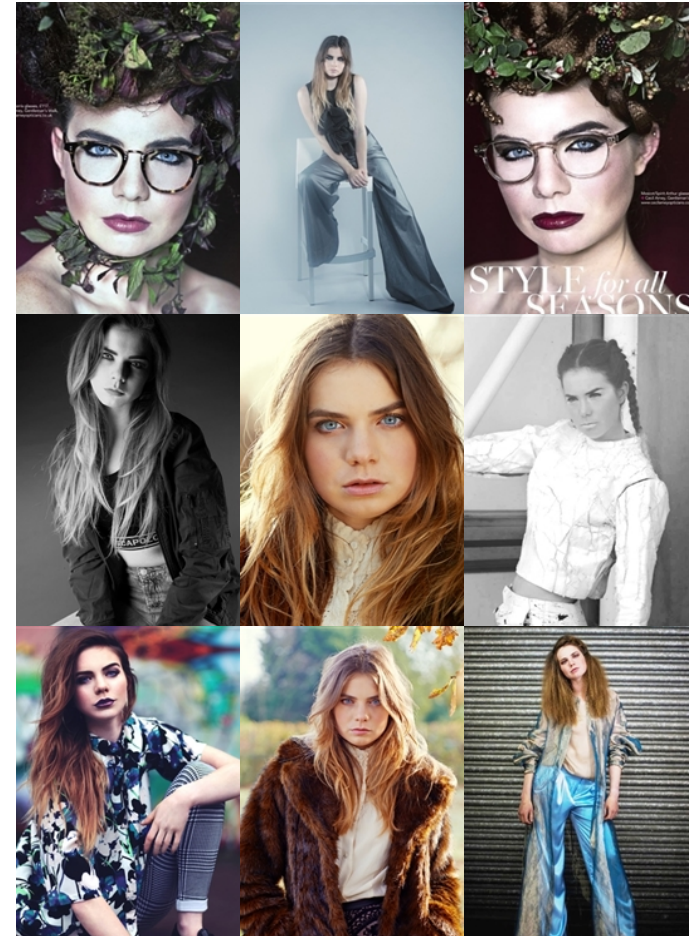

sandrareynolds

sandrareynolds

pip cross

www.sandrareynolds.co.uk

Amadeus House, 27b Floral Street, London WC2E 9DP Tel: 020 7387 5858
Bacon House, 35 St Georges Street, Norwich NR3 1DA Tel: 01603 623 842

height: 5'7" bust: 30b waist: 25" hips: 30"
dress: 6 shoe: 4/5 hair: brown eyes: blue